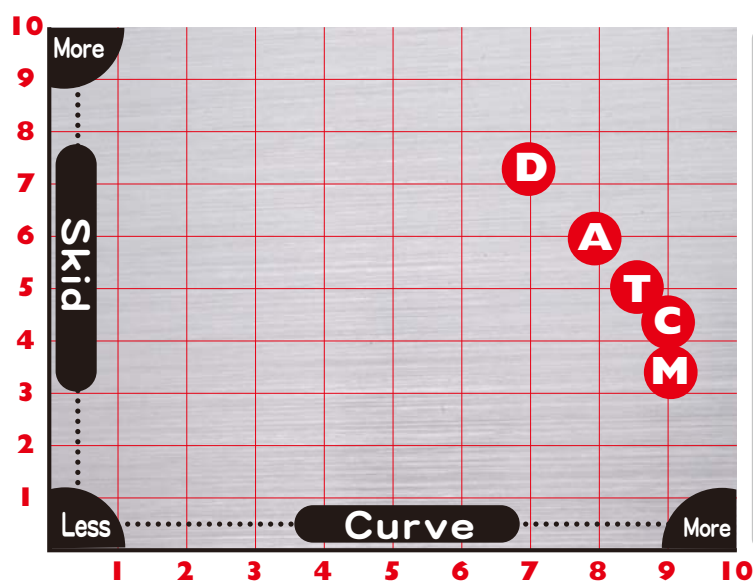

DYNO-THANE

**LATE** **Raptor talon**

Release Date

CONDITION: LATE CONDITION, HEAVY

MOTIV

Brand	Ball	Coverstock	Core	RG	ΔRG	Weights
ABS	NANODESU Accu Swing V	NANOXY Hybrid Pearl With Fullerence C60	DMI 2disc core with magnet	2.460	0.0523	11 - 16 lbs
TRACK	714C	Gen XC (Xtra Continuation)	Modified Robot 2.0	2.520	0.052	12 - 16 lbs
COLUMBIA300	ENIGMA	TFT(Total Friction Technology)	Encounter	2.500	0.052	12 - 16 lbs
DYNO-THANE	Dyna Ace Hearts	Dyna Super Hybrid Reactive	ACE CORE	2.550	0.048	10 - 16 lbs
MOTIV	Raptor talon	Fusion™ Solid Reactive	Predator™ Asymmetric	2.460	0.060	14 - 16 lbs

- A** NANODESU Accu Swing V  
Skid → 6.0 Curve → 8.0
- T** 714C  
Skid → 5.0 Curve → 8.5
- C** ENIGMA  
Skid → 4.5 Curve → 9.0
- D** Dyna Ace Hearts  
Skid → 7.3 Curve → 7.0
- M** Raptor talon  
Skid → 3.5 Curve → 9.0