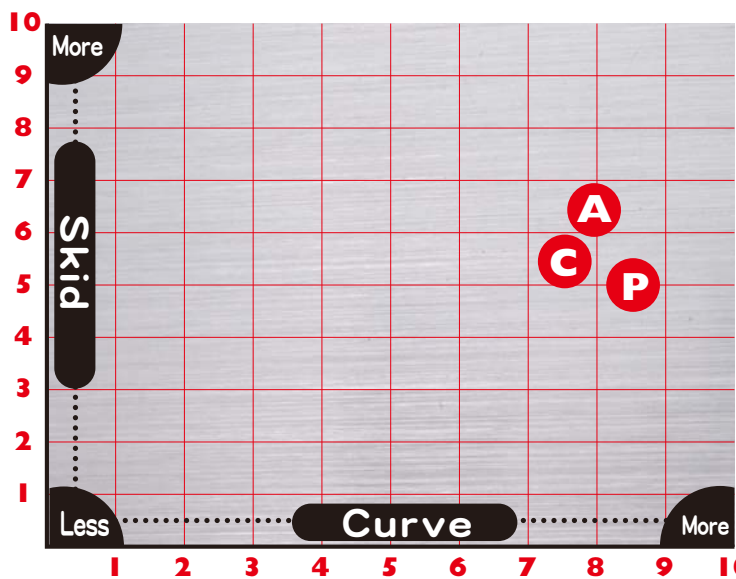

- **C** VOW
  Skid → 5.5 Curve → 7.5
- **A** NANODESU AccuLine Limited2013
  Skid → 6.5 Curve → 8.0
- **P** PRO-AM BLACK INVADER
  Skid → 5.0 Curve → 8.5