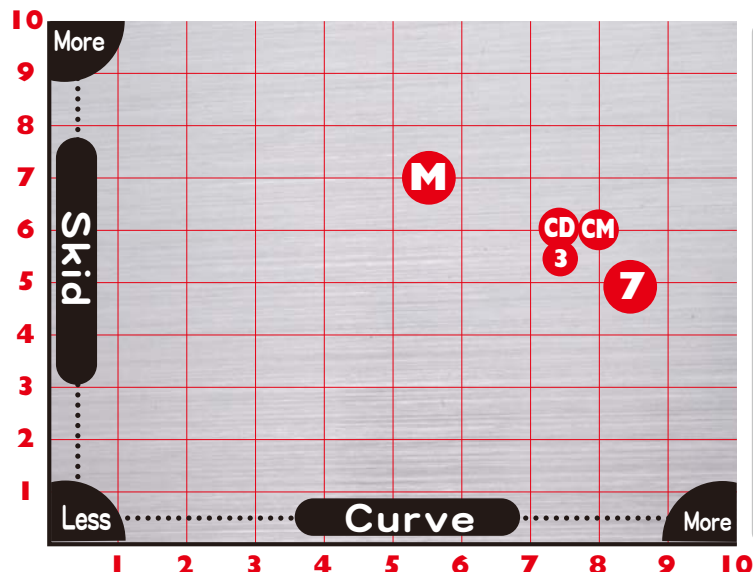

LATE JUNE
Release Date

ASCENT PEARL

Brand	Ball	Coverstock	Core	RG	ΔRG	Weights
COLUMBIA300	The Momentum Solid	NE2 MAXX Solid with Powder	Resurgence Asymmetric	2.460	0.045	12 - 16 lbs
TRACK	706T	GEN XT(Xtra Traction)	Helmet	2.520	0.053	12 - 16 lbs
TRACK	300C Solid	Gen MC(Moderate Continuation)	Dumbbell	2.580	0.055	12 - 16 lbs
COLUMBIA300	DISRUPTION	NEW Era Solid	Resurgence Symmetric	2.460	0.040	12 - 16 lbs
MOTIV	ASCENT PEARL	MOTIVator-Z	Recon	2.590	0.025	10 - 16 lbs

- CM** The Momentum Solid
Skid → 6.0 Curve → 8.0
- 7** 706T
Skid → 5.0 Curve → 8.5
- 3** 300C Solid
Skid → 5.5 Curve → 7.5
- CD** DISRUPTION
Skid → 6.0 Curve → 7.5
- M** ASCENT PEARL
Skid → 7.0 Curve → 5.5