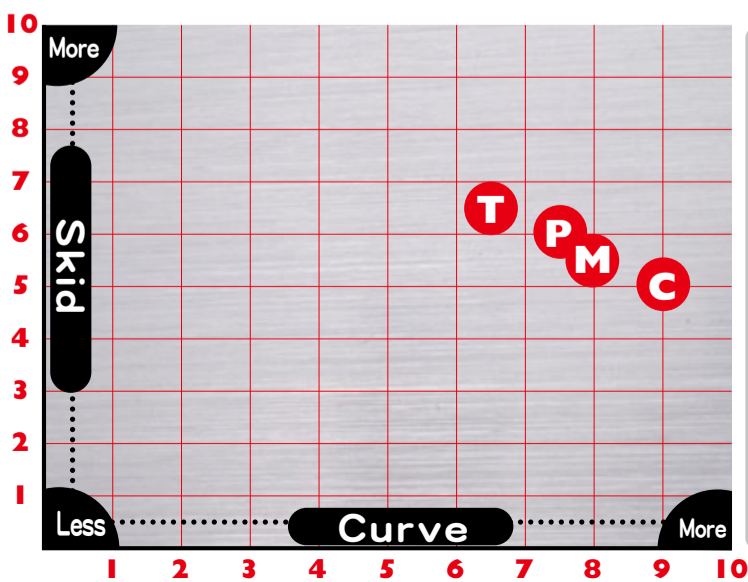

HIGH PERFORMANCE BALLS!

8/2013

EARLY AUG
Release Date

USBC APPROVED

COLUMBIA 300

ANTICS

Hi-Dynamix

CONDITION: MEDIUM HEAVY

Enigma

ANTICS

MID AUG
Release Date

USBC APPROVED

TRACK
Evolutionary™ Revolutionary.

505C²

Modified Kinetic

CONDITION: MEDIUM LIGHT

408AC

505C²

LATE AUG
Release Date

USBC APPROVED

MOTIV

PRIMAL RAGE

Quadfire

CONDITION: MEDIUM HEAVY

プライマル・スクリーム
PRIMAL SCREAM

プライマル・レイジ
PRIMAL RAGE

LATE AUG
Release Date

USBC APPROVED

PRO-AM

PURPLE INVADER

Front TOP SIDE

CONDITION: MEDIUM

PRO-AM BLUE INVADER

PRO-AM PURPLE INVADER

Brand	Ball	Coverstock	Core	RG	ΔRG	Weights
COLUMBIA300	ANTICS	AR300	Hi-Dynamix	2.500	0.054	12 - 16 lbs
TRACK	505C²	Gen MC	Modified Kinetic	2.495	0.038	12 - 16 lbs
MOTIV	PRIMAL RAGE	Fusion™ Pearl Reactive	Impulse™ V2	2.550	0.050	12 - 16 lbs
PRO-am	PURPLE INVADER	MO5.2P	∞2.50	2.500	0.049	12 - 16 lbs

- **C** ANTICS
  Skid → 5.0 Curve → 9.0
- **T** 505C²
  Skid → 6.5 Curve → 6.5
- **M** PRIMAL RAGE
  Skid → 5.5 Curve → 8.0
- **P** PURPLE INVADER
  Skid → 6.0 Curve → 7.5