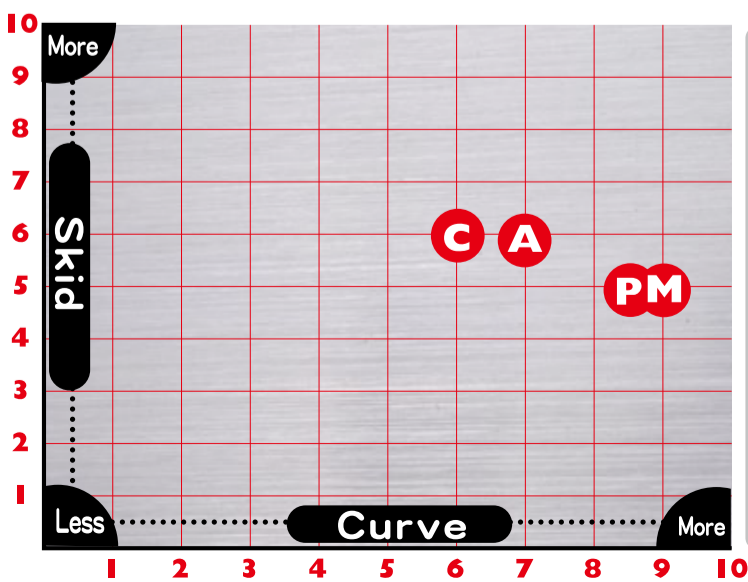

Sinister™ Asymmetric

CRUEL INTENT

CONDITION: MEDIUM HEAVY

2 CRUEL

CRUEL INTENT

メーカー名	ボール名	カバーストック名	コア名	RG	ΔRG	重量
COLUMBIA300	ERUPTION PRO	CR300	Modified Resurgence	2.500	0.036	12 - 16 lbs
ABS	ABSOLUTION ALL MIGHTY	All Mighty Reactive	Ceramic Core	2.480	0.039	12 - 16 lbs
PRO-am	GREEN INVADER	MH6.2P	∞2.50	2.500	0.049	12 - 16 lbs
MOTIV	CRUEL INTENT	Fusion™ Pearl Reactive	Sinister™ Asymmetric	2.550	0.053	14 - 16 lbs

- C** ERUPTION PRO
Skid → 6.0 Curve → 6.0
- A** ABSOLUTION ALL MIGHTY
Skid → 6.0 Curve → 7.0
- P** GREEN INVADER
Skid → 5.0 Curve → 8.5
- M** CRUEL INTENT
Skid → 5.0 Curve → 9.0

American Bowling Service, Inc.
www.abs300.com