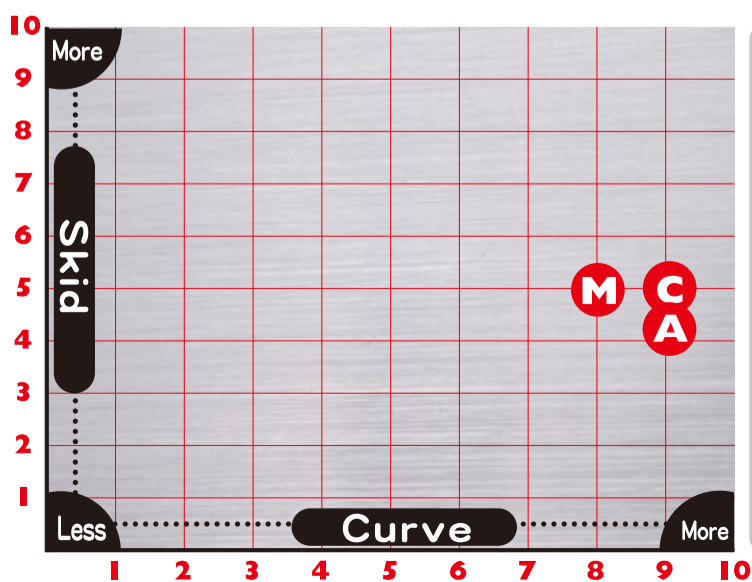

- **C** THE MOMENTUM GOLD
  Skid → 5.0 Curve → 9.0
- **A** NANODESU AccuSwing VIII
  Skid → 4.5 Curve → 9.0
- **M** VENOM SHOCK
  Skid → 5.0 Curve → 8.0