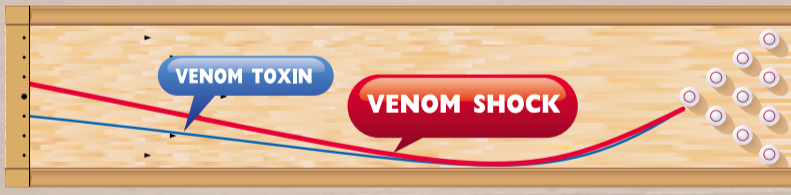

LATE APRIL
Release Date

Brand	Ball	Coverstock	Core	RG	ARG	Weights
COLUMBIA300	THE MOMENTUM GOLD	NE2 MAXX with Powder	SD Medium RG	2.510	0.053	12 - 16 lbs
ABS	NANODESU AccuSwing VIII	Nanoxy Special Solid With Fulleren C60	VGI bulb core With Magnet	2.460	0.058	11 - 16 lbs
MOTIV	VENOM SHOCK	Turmoil™ MFS Reactive	Gear™	2.480	0.034	12 - 16 lbs