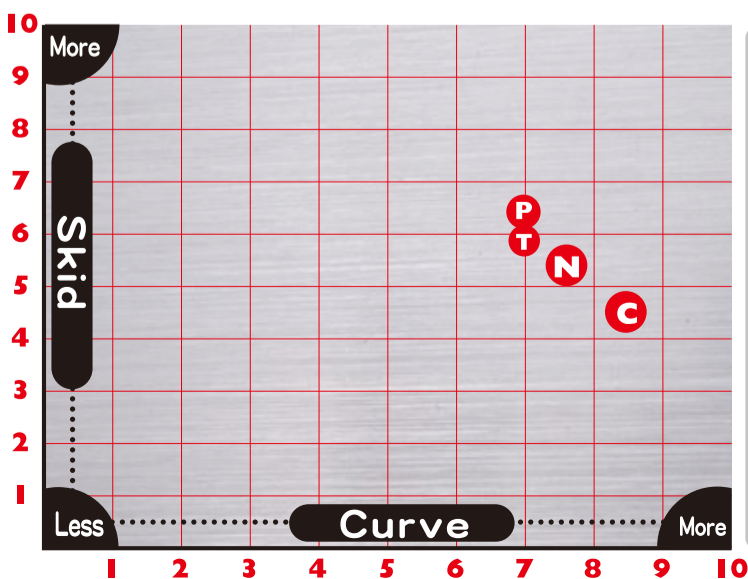

CONDITION: MEDIUM

MID SEP
Release Date

USBC APPROVED

KILLER BEE

CONDITION: MEDIUM HEAVY

LATE SEP
Release Date

USBC APPROVED

THROW DOWN

CONDITION: MEDIUM HEAVY

| Brand | Ball | Coverstock | Core | RG | ARG | Weights |
|-----------------|-------------|----------------|----------------|-------|-------|-------------|
| TRACK | MX16 | MR-8 Hybrid | i-Core | 2.490 | 0.053 | 12 - 16 lbs |
| PRO-am | AQUA RAIDER | Control 6.IP | Toro 2.52 | 2.520 | 0.045 | 10 - 16 lbs |
| Natural Enemies | KILLER BEE | NE-KB70 | Heavy Rotation | 2.500 | 0.056 | 12 - 16 lbs |
| COLUMBIA300 | THROW DOWN | Bring-It Solid | SD Medium RG | 2.510 | 0.053 | 12 - 16 lbs |

- T** MX16
Skid → 6.0 Curve → 7.0
- P** AQUA RAIDER
Skid → 6.5 Curve → 7.0
- N** KILLER BEE
Skid → 5.5 Curve → 7.5
- C** THROW DOWN
Skid → 4.5 Curve → 8.5

American Bowling Service, Inc.
www.abs300.com