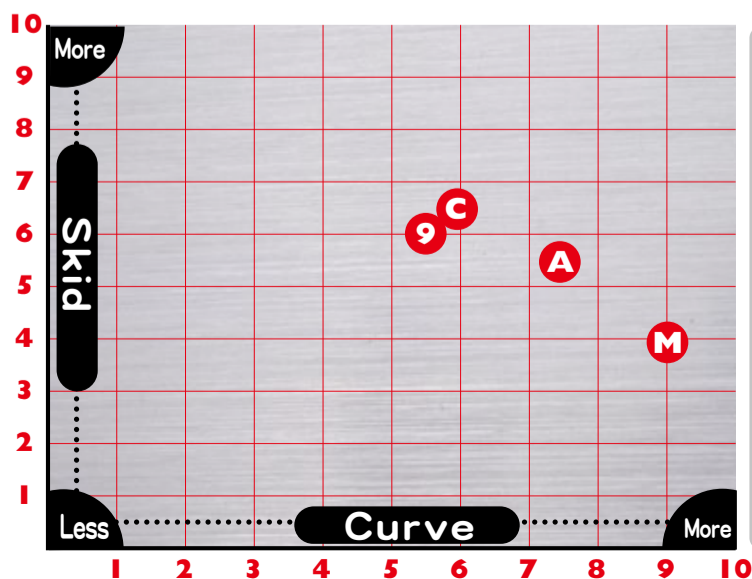

## JACKAL

CONDITION MEDIUM HEAVY

RAPTER TALON JACKAL

Brand	Ball	Coverstock	Core	RG	ARG	Weights
900GLOBAL	ALL NIGHT	S64™ Pearl	Clockwork™ Sym	2.500	0.046	12 - 16 lbs
ABS	Accu Line PREMIUM SPECIAL	AVEX Premium	Premium Core	2.460	0.052	12 - 16 lbs
COLUMBIA300	ERUPTION PRO HYBRID	CR300 Hybrid	Modified Resurgence	2.500	0.036	12 - 16 lbs
MOTIV	JACKAL	Turmoil™ HFP Reactive	Predator™	2.460	0.060	14 - 16 lbs