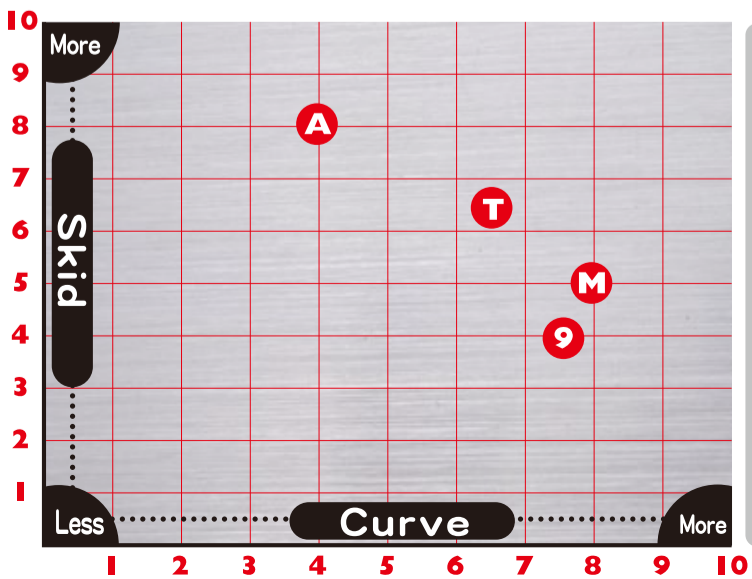

i-Core Symmetric

TOUR SiC

CONDITION: MEDIUM

MX16 | TOUR SiC

Brand	Ball	Coverstock	Core	RG	ARG	Weights
900GLOBAL	ALL DAY	S64™ SOLID	Clockwork™ Sym	2.500	0.046	12 - 16 lbs
MOTIV	PRIMAL 50	Fusion™ Pearl Reactive	Impulse™ V2	2.550	0.050	12 - 16 lbs
ABS	ABSolution BULLET	Bullet Pearl Reactive	Modified Premium Core	2.500	0.011	12 - 16 lbs
TRACK	TOUR SiC	MR-6 SOLID	i-Core Symmetric	2.590	0.032	12 - 16 lbs