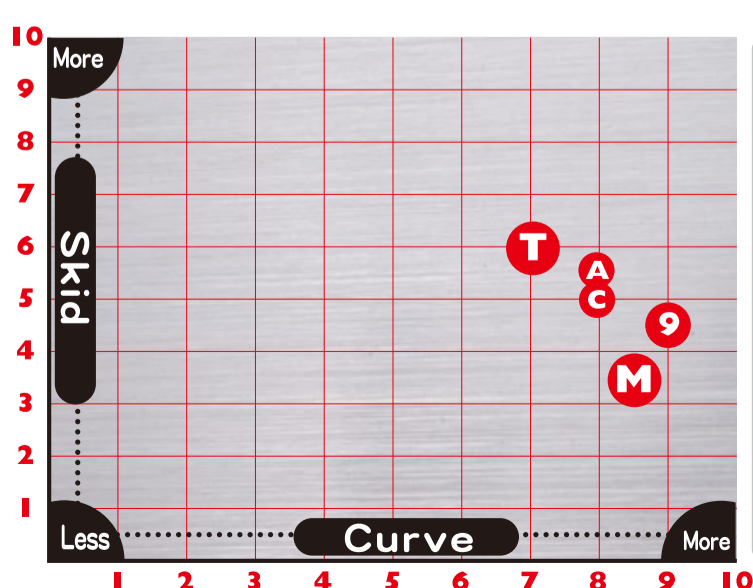

MOTIV

LATE DEC
Release Date

KINETIC GOLD

CONDITION: MEDIUM

HX05

KINETIC GOLD

TRACK

Brand	Ball	Coverstock	Core	RG	ΔRG	Weights
COLUMBIA300	KNOCK DOWN	Bring-It MAX	SD Medium RG	2.510	0.053	12 - 16 lbs
900GLOBAL	DREAM ON	74 Response™ Hybrid	Identity™ Asymmetric	2.480	0.054	12 - 16 lbs
ABS	NANODESU AccuSwing X	Nanoxo Pearl Plus With Fullerene C60	Modified VVI core With Magnet	2.460	0.060	11 - 16 lbs
MOTIV	FORZA	Helix™ Solid Reactive	Torx™	2.500	0.051	12 - 16 lbs
TRACK	KINETIC GOLD	UMP GEN I Hybrid	Shuttle Core	2.480	0.040	10 - 16 lbs

- C** KNOCK DOWN
Skid → 5.0 Curve → 8.0
- 9** DREAM ON
Skid → 4.5 Curve → 9.0
- A** NANODESU AccuSwing X
Skid → 5.5 Curve → 8.0
- M** FORZA
Skid → 3.5 Curve → 8.5
- T** KINETIC GOLD
Skid → 6.0 Curve → 7.0