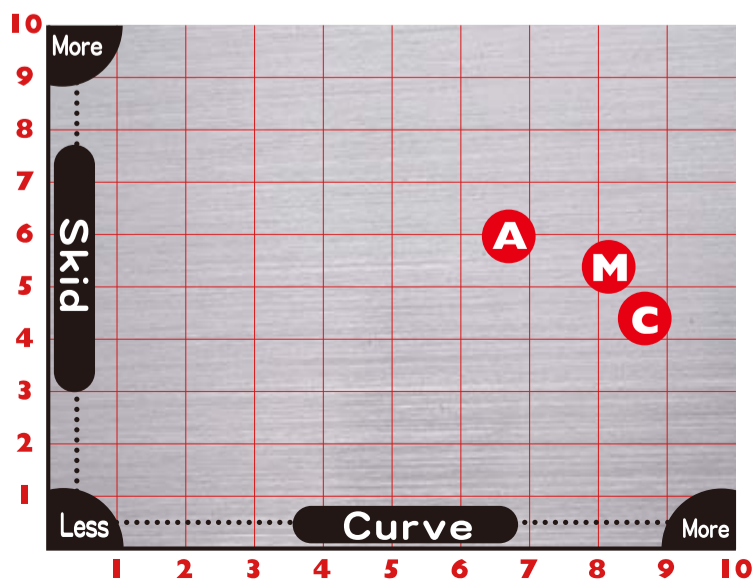

MAD ANTICS

EARLY JAN
Release Date

PURE SWING II NANODESU

MID JAN
Release Date

REVOLT VENGEANCE

LATE JAN
Release Date

Brand	Ball	Coverstock	Core	RG	ΔRG	Weights
COLUMBIA300	MAD ANTICS	AR350 Hybrid	Hi-Dynamix	2.500	0.054	12 - 16 lbs
ABS	PURE SWINGII NANODESU	Premium Hybrid Pure Urethane With Nano/fullerene-C60	Modified VVI core With Magnet	2.460	0.060	12 - 16 lbs
MOTIV	REVOLT VENGEANCE	Turmoil™ HFH Hybrid Reactive	Vanquish™	2.470	0.056	12 - 16 lbs

- C MAD ANTICS**
Skid → 4.5 Curve → 8.5
- A PURE SWINGII NANODESU**
Skid → 6.0 Curve → 6.5
- M REVOLT VENGEANCE**
Skid → 5.5 Curve → 8.0

American Bowling Service, Inc.
www.abs300.com