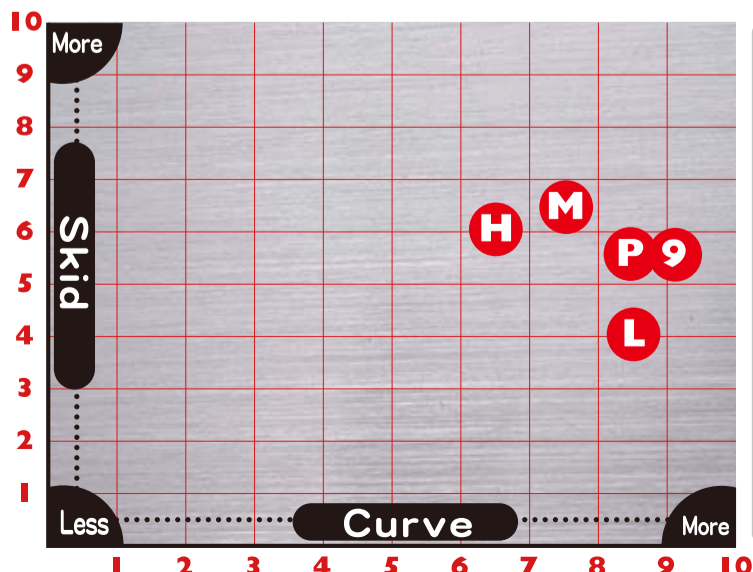

HX05
MX05

TRACK

Brand	Ball	Coverstock	Core	RG	ΔRG	Weights
PRO-am	COMMANDER GAMMA	Select™Extreme Pearl Reactive	Drive™Asymmetrical Core	2.500	0.054	12 - 16 lbs
900GLOBAL	RESPECT	79 Alert hybrid	tetra Symmetric	2.490	0.052	12 - 16 lbs
TRACK	HX16	DR-8 Hybrid	i-Core	2.490	0.053	14 - 16 lbs
TRACK	LX10	QR-6 Solid	Face Core	2.500	0.049	14 - 16 lbs
TRACK	MX05	MR-4 Pearl	Modified Kinetic	2.490	0.038	12 - 16 lbs