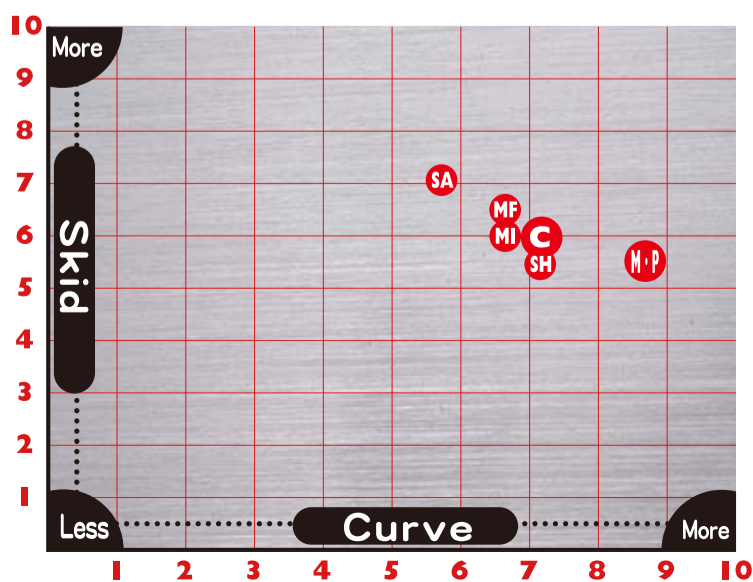

**LATE MAR**  
Release Date

USBC APPROVED

COLUMBIA 300

DELIRIUM

Resurgence

**DELIRIUM**

CONDITION MEDIUM

Brand	Ball	Coverstock	Core	RG	ΔRG	Weights
ABS	JAPAN PRIDE	JP55/JP60/JP65/JP70	Premium Core	2.480	0.042	10 - 16 lbs
MOTIV	VENOM PANIC	Turmoil MFP Reactive	Gear	2.480	0.034	12 - 16 lbs
PRO-am	DEFENDER	77 Super Grip™ Pearl Reactive	Dynamic 23™ Core	2.480	0.050	12 - 16 lbs
COLUMBIA300	DELIRIUM	Bend - It Pearl	Resurgence	2.460	0.043	12 - 16 lbs

- SH JAPAN PRIDE (SHOGUN) Skid → 5.5 Curve → 7.0
- SA JAPAN PRIDE (SAKURA) Skid → 7.0 Curve → 5.5
- MF JAPAN PRIDE (Mt.Fuji) Skid → 6.5 Curve → 6.5
- MI JAPAN PRIDE (MIYABI) Skid → 6.0 Curve → 6.5
- M** VENOM PANIC Skid → 5.5 Curve → 8.5
- P** DEFENDER Skid → 5.5 Curve → 8.5
- C** DELIRIUM Skid → 6.0 Curve → 7.0