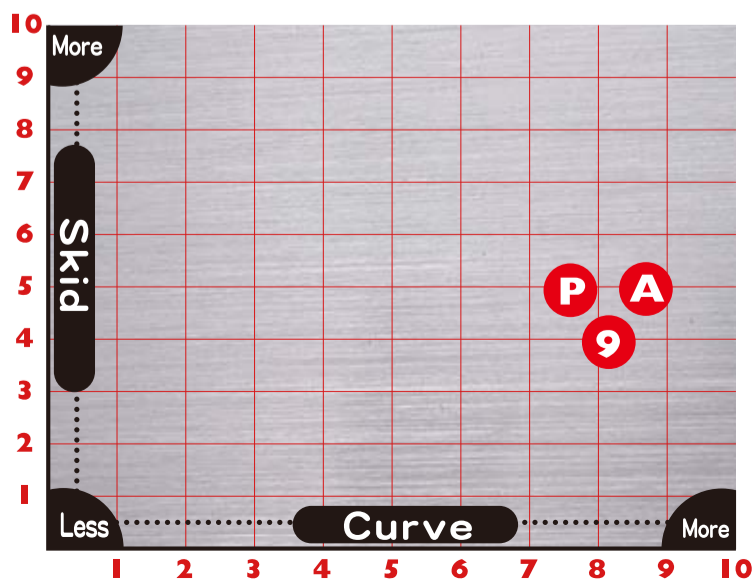

## NANODESU Accu-Roll

**LATE APR**  
Release Date

Brand	Ball	Coverstock	Core	RG	ΔRG	Weights
PRO-am	Land Raider	Control 6.4P	Toro 2.52	2.520	0.045	10 - 16 lbs
900GLOBAL	BREAK DOWN	S70™ Solid	Break™ Asymmetric	2.570	0.030	12 - 16 lbs
ABS	NANODESU Accu-Roll	Nanoflex With Fullerene C60	VGI MAX	2.460	0.060	11 - 16 lbs