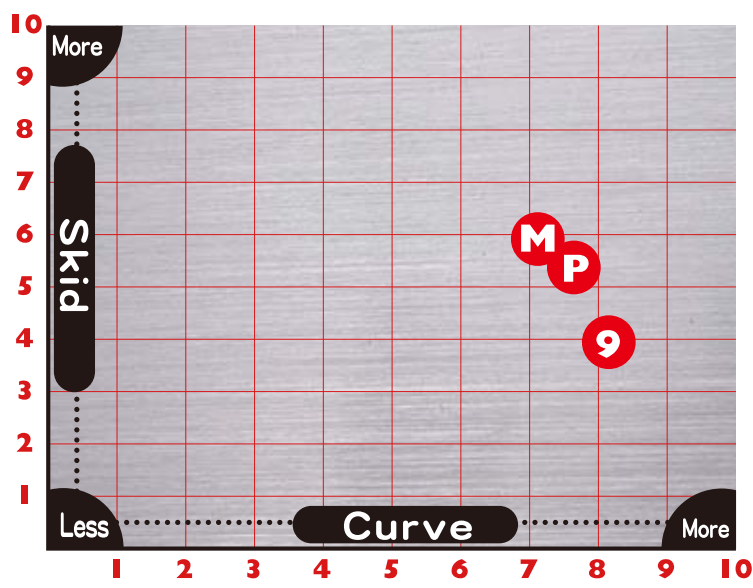

## BREAK DOWN

**LATE MAY**  
Release Date

Brand	Ball	Coverstock	Core	RG	ΔRG	Weights
PRO-am	LIMITED INVADER	MO5.6P	∞ 2.50	2.500	0.049	12 - 16 lbs
MOTIV	Graffiti TAG	Agility™ MXR Reactive	Halogen™	2.550	0.037	12 - 16 lbs
900GLOBAL	BREAK DOWN	S70™ Solid	Break™ Asymmetric	2.570	0.030	12 - 16 lbs