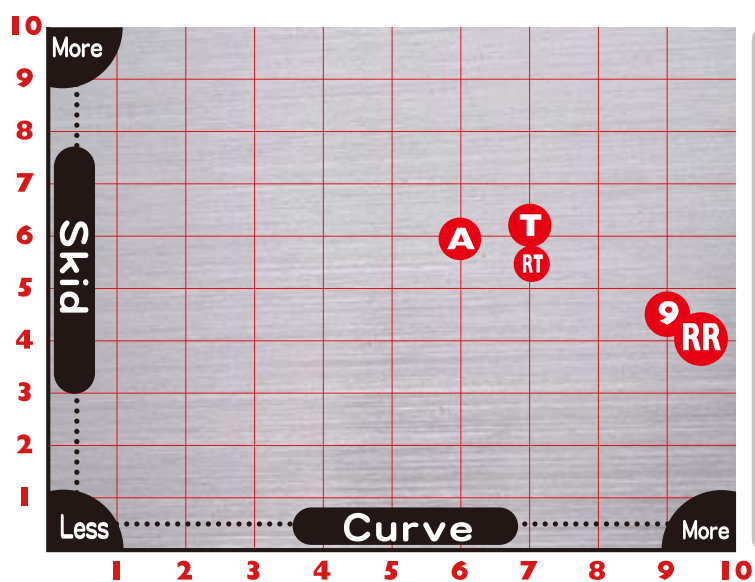

## TOUR X SOLID

CONDITION: MEDIUM LIGHT

TOUR SIC

TOUR X SOLID

TRACK

Brand	Ball	Coverstock	Core	RG	ΔRG	Weights
MOTIV	RED REVOLT	Turmoil™ HFS Reactive	Vanquish™	2.470	0.056	12 - 16 lbs
MOTIV	ASCENT APEX Pink/Green	Fusion XL Reactive	Recon™	2.590	0.025	10 - 16 lbs
MOTIV	REBEL TANK	DMX Pearl Urethane	Halogen™	2.550	0.037	14 - 16 lbs
900GLOBAL	DREAM BIG	79 Alert™ Solid	Identity™ Asymmetric	2.480	0.054	12 - 16 lbs
TRACK	TOUR X SOLID	DR-4 SOLID	DNA	2.580	0.055	12 - 16 lbs

- RR** RED REVOLT  
Skid → 4.0 Curve → 9.5
- A** ASCENT APEX Pink/Green  
Skid → 6.0 Curve → 6.0
- RT** REBEL TANK  
Skid → 5.5 Curve → 7.0
- 9** DREAM BIG  
Skid → 4.5 Curve → 9.0
- T** TOUR X SOLID  
Skid → 6.0 Curve → 7.0