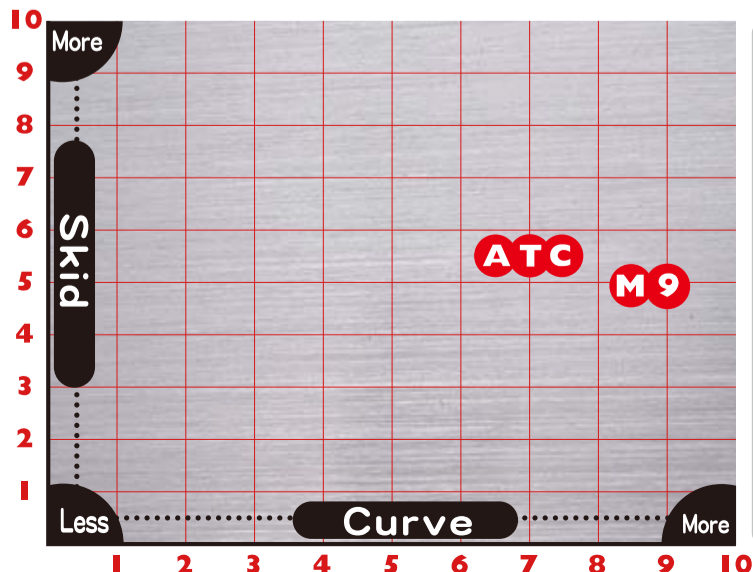

LX10 LEGION

TRACK

Brand	Ball	Coverstock	Core	RG	ΔRG	Weights
900GLOBAL	TOTAL RESPECT	79 Alert Pearl	Tetra Symmetric	2.490	0.052	12 - 16 lbs
MOTIV	PRIMAL RAGE REMIX	Raw Fusion™ Hybrid	Impulse™ V2	2.550	0.050	12 - 16 lbs
ABS	ABSolution RUSSET	All Mighty Reactive with Double Powder	Premium Core	2.460	0.052	11 - 16 lbs
COLUMBIA300	URGE	AR350 Hybrid	Ironman	2.500	0.056	12 - 16 lbs
TRACK	LEGION	MR-6 Hybrid	LT-2	2.500	0.046	12 - 16 lbs