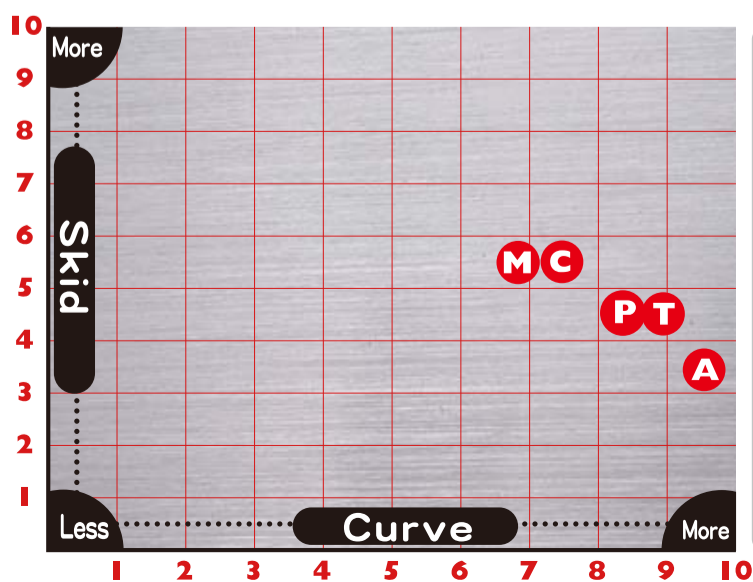

## FORZA REDLINE

CONDITION: MEDIUM

MOTIV

Brand	Ball	Coverstock	Core	RG	ΔRG	Weights
COLUMBIA300	SEVERE DELIRIUM	Bend-It Hybrid	Resurgence	2.460	0.043	12 - 16 lbs
PRO-am	DEFENDER 2	77 SuperGrip™ Hybrid Reactive	Dynamic 23™ Core	2.480	0.050	12 - 16 lbs
TRACK	PARADOX	SSF 72 Reactive(Super Soft Flexible)	I-Core2.0(Middle Heavy)	2.480	0.057	12 - 16 lbs
ABS	NANODESU Accu-Roll 2	Nanoflex Hybrid With Fullerene C60	MAX ROLL CORE	2.460	0.060	11 - 16 lbs
MOTIV	FORZA REDLINE	Helix™ Pearl Reactive	Torx™	2.500	0.051	12 - 16 lbs