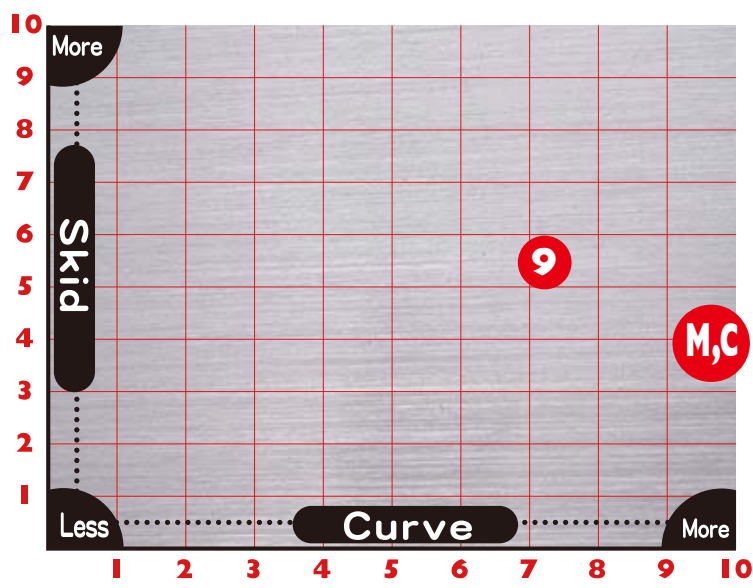

SAPPHIRE JACKAL

MID SEP
Release Date

SWERVE

MID SEP
Release Date

BOOST

NOW ON SALE

Brand	Ball	Coverstock	Core	RG	ΔRG	Weights
MOTIV	SAPPHIRE JACKAL	Turmoil MFS (Maximum Friction Solid)	Predator	2.460	0.060	14 - 16 lbs
COLUMBIA300	SWERVE	REFLEX	SWERVE	2.470	0.052	12 - 16 lbs
900GLOBAL	BOOST	\$43 Pearl / \$43 Hybrid / \$43 Solid	Launch Sym	2.540	0.043	10 - 16 lbs

- M** SAPHIRE JACKAL
Skid → 4.0 Curve → 9.5
- C** SWERVE
Skid → 4.0 Curve → 9.5
- 9** BOOST
Skid → 5.5 Curve → 7.0

American Bowling Service, Inc.
www.abs300.com