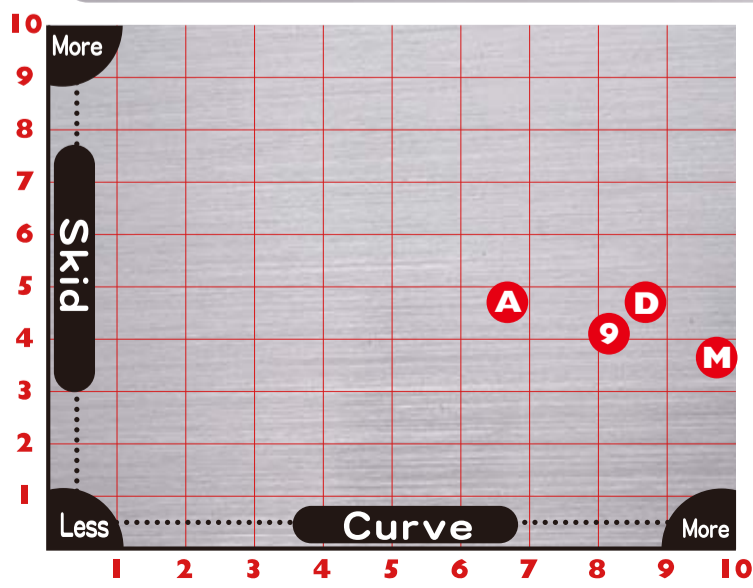

- A** ABSolution FLEX
Skid → 5.0 Curve → 6.5
- D** DREAM PRO
Skid → 5.0 Curve → 8.5
- M** REVOLT HAVOC
Skid → 4.0 Curve → 9.5
- 9** ALL IN
Skid → 4.5 Curve → 8.0

American Bowling Service, Inc.
www.abs300.com