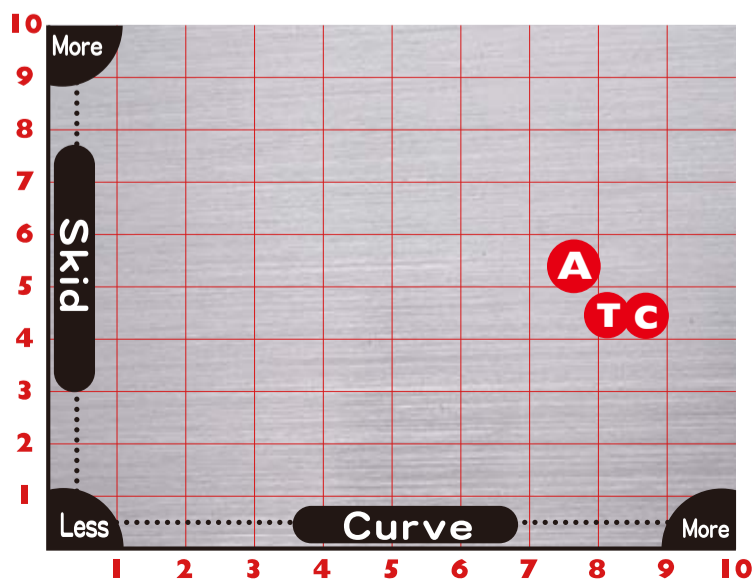

Accu Line PREMIUM 2015

MID NOV
Release Date

LEGION SOLID

MID NOV
Release Date

RAW URGE

LATE NOV
Release Date

Brand	Ball	Coverstock	Core	RG	ΔRG	Weights
ABS	Accu Line PREMIUM 2015	AVEX Premium α	Premium Core	2.460	0.052	11 - 16 lbs
TRACK	LEGION SOLID	MR-6 Solid	LT-2	2.500	0.046	12 - 16 lbs
COLUMBIA300	RAW URGE	AR350 Solid	Ironman	2.500	0.056	12 - 16 lbs

- A** Accu Line PREMIUM 2015
Skid → 5.5 Curve → 7.5
- T** LEGION SOLID
Skid → 4.5 Curve → 8.0
- C** RAW URGE
Skid → 4.5 Curve → 8.5

American Bowling Service, Inc.
www.abs300.com