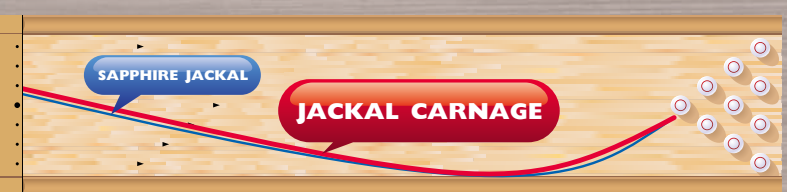

HIGH PERFORMANCE BALLS! 1/2016

SWERVE FX

MID JAN
Release Date

JACKAL CARNAGE

LATE JAN
Release Date

BOOST

NOW ON SALE

Brand	Ball	Coverstock	Core	RG	ΔRG	Weights
COLUMBIA300	SWERVE FX	Reflex Pearl	SWERVE	2.470	0.052	12 - 16 lbs
MOTIV	JACKAL CARNAGE	Coercion™ XFS (Xtreme Friction Solid) Reactive	Predator	2.460	0.060	14 - 16 lbs
900GLOBAL	BOOST	\$43 Pearl / \$43 Hybrid / \$43 Solid	Launch Sym	2.540	0.043	10 - 16 lbs

- C** SWERVE FX
Skid → 5.5 Curve → 8.0
- M** JACKAL CARNAGE
Skid → 3.5 Curve → 9.0
- 9** BOOST
Skid → 5.5 Curve → 7.0

American Bowling Service, Inc.
www.abs300.com