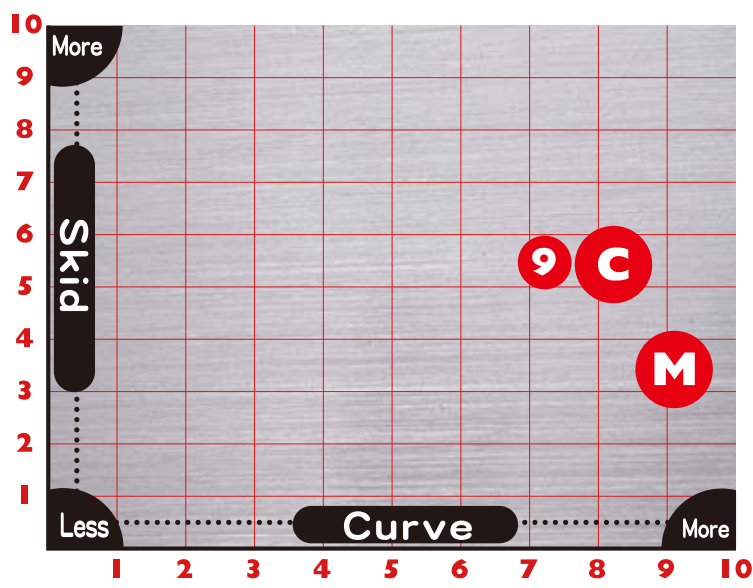

HIGH PERFORMANCE BALLS! 1/2016

SWERVE FX

MID JAN
Release Date

JACKAL CARNAGE

LATE JAN
Release Date

BOOST

NOW ON SALE

Brand	Ball	Coverstock	Core	RG	ΔRG	Weights
COLUMBIA300	SWERVE FX	Reflex Pearl	SWERVE	2.470	0.052	12 - 16 lbs
MOTIV	JACKAL CARNAGE	Coercion™ XFS (Xtreme Friction Solid) Reactive	Predator	2.460	0.060	14 - 16 lbs
900GLOBAL	BOOST	\$43 Pearl / \$43 Hybrid / \$43 Solid	Launch Sym	2.540	0.043	10 - 16 lbs

- C** SWERVE FX
Skid → 5.5 Curve → 8.0
- M** JACKAL CARNAGE
Skid → 3.5 Curve → 9.0
- 9** BOOST
Skid → 5.5 Curve → 7.0

American Bowling Service, Inc.
www.abs300.com