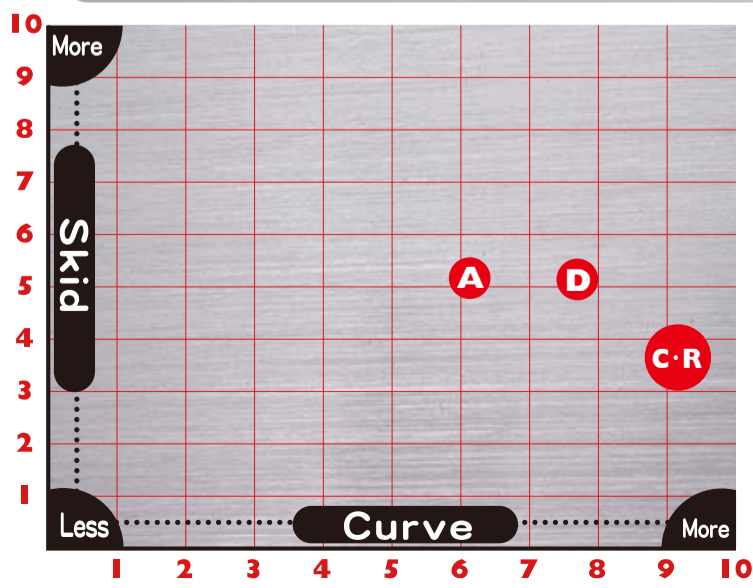

DREAM BIG PEARL

**MID FEB**  
Release Date

USBC APPROVED

**900 GLOBAL**

**RESPECT SOLID**

Tetra Symmetric

CONDITION: MEDIUM HEAVY

RESPECT

RESPECT SOLID

Brand	Ball	Coverstock	Core	RG	ΔRG	Weights
COLUMBIA300	DELIRIUM SHOCK	Bend-It Solid	Resurgence	2.460	0.043	12 - 16 lbs
ABS	ABSOLUTION SPEED	SPEED REACTIVE	Modified Premium Core	2.470	0.011	11 - 16 lbs
900GLOBAL	DREAM BIG PEARL	79 Alert Pearl	Identity Asymmetric	2.480	0.054	12 - 16 lbs
900GLOBAL	RESPECT SOLID	78 Dig Solid	Tetra Symmetric	2.490	0.052	12 - 16 lbs