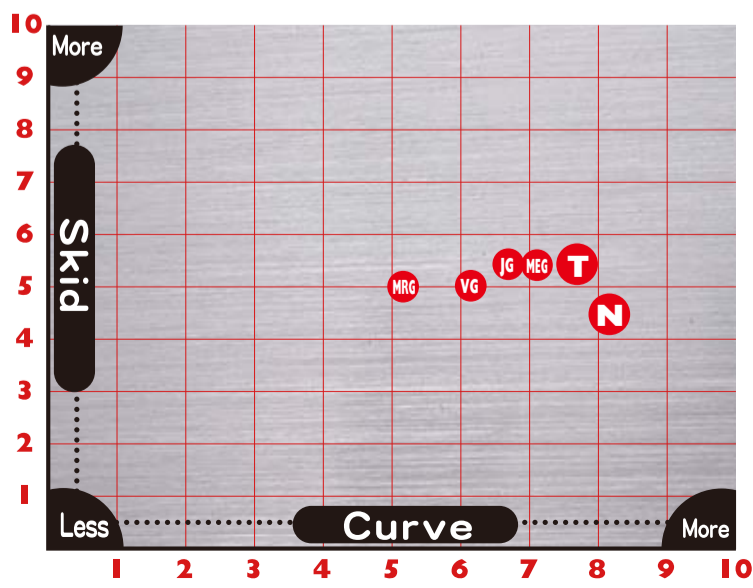

GALAXY

**MID
MAY**

**Release
Date**

Brand	Ball	Coverstock	Core	RG	ΔRG	Weights
TRACK	PARADOX RED PEARL	SSF 78 Extra Pearl Reactive	I-Core2.0(Middle Heavy)	2.480	0.057	12 - 16 lbs
NATURAL ENEMIES	VULTURE	LCD-77(Low Crosslink Density)	MOAI CORE	2.490	0.046	12 - 16 lbs
ABS	GALAXY	GX6.5 / GX7.0 / GX7.5 / GX8.0	Modified Premium Core III	2.480	0.046	10 - 16 lbs

- T PARADOX RED PEARL**
Skid → 5.5 Curve → 7.5
- N VULTURE**
Skid → 4.5 Curve → 8.0
- MEG GALAXY (MERCURY)**
Skid → 5.5 Curve → 7.0
- JG GALAXY (JUPITER)**
Skid → 5.5 Curve → 6.5
- VG GALAXY (VENUS)**
Skid → 5.0 Curve → 6.0
- MRG GALAXY (MARS)**
Skid → 5.0 Curve → 5.5