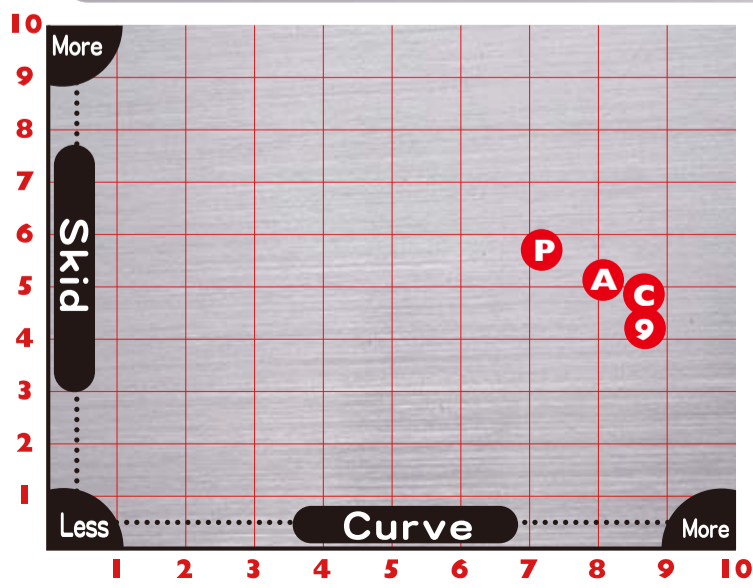

HIGH PERFORMANCE BALLS! 6/2016

EARLY JUN
Release Date

USBC APPROVED

900 GLOBAL

HUGE RESPECT

Tetra Symmetric

CONDITION: MEDIUM HEAVY

RESPECT SOLID

HUGE RESPECT

MID JUN
Release Date

USBC APPROVED

COLUMBIA 300

RESURGENCE FIRE HST

Resurgence Asymmetric

CONDITION: MEDIUM HEAVY

THE MOMENTUM HST

RESURGENCE FIRE HST

MID JUN
Release Date

USBC APPROVED

ABS

NANODESU SUPERIOR

BIG Drum

CONDITION: MEDIUM

Accu Line PREMIUM2015

Nanodesu SUPERIOR

MID JUN
Release Date

USBC APPROVED

PRO-AM

RANGER

EVER-TRUE™ SYMMETRICAL CORE

CONDITION: MEDIUM LIGHT

PRO-AM LAND RAIDER

PRO-AM RANGER

Brand	Ball	Coverstock	Core	RG	ΔRG	Weights
900GLOBAL	HUGE RESPECT	78 Dig Hybrid	Tetra Symmetric	2.490	0.052	12 - 16 lbs
COLUMBIA300	RESURGENCE FIRE HST	Super Reflex	Modified Hi-Dynamix	2.500	0.054	12 - 16 lbs
ABS	NANODESU SUPERIOR	NanoFlex SUPERIOR	BIG Drum	2.460	0.055	11 - 16 lbs
PRO-AM	RANGER	HYPER X™ HYBRID REACTIVE	EVER-TRUE™ SYMMETRICAL CORE	2.550	0.038	12 - 16 lbs

- **H9** **HUGE RESPECT**
  Skid → 4.5 Curve → 8.5
- **C9** **RESURGENCE FIRE HST**
  Skid → 5.0 Curve → 8.5
- **A9** **NANODESU SUPERIOR**
  Skid → 5.5 Curve → 8.0
- **P9** **RANGER**
  Skid → 6.0 Curve → 7.0