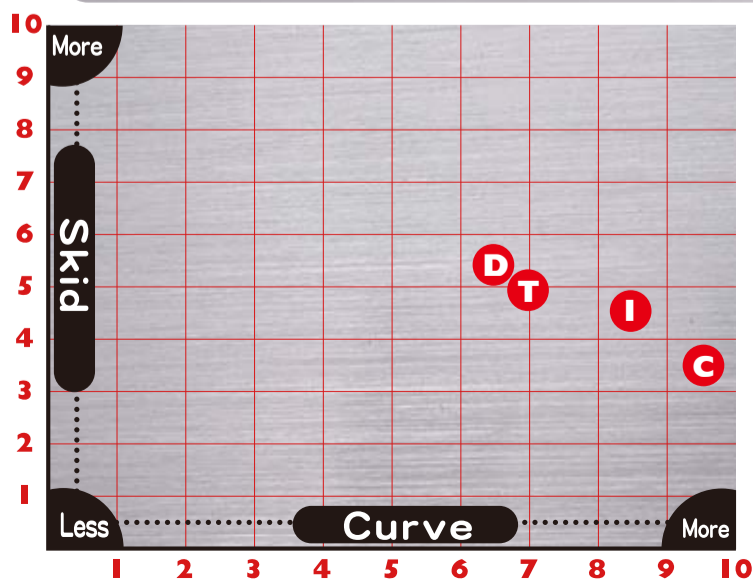

CONDITION: MEDIUM LIGHT

Brand	Ball	Coverstock	Core	RG	ΔRG	Weights
TRACK	HEAT X-TREME	QR-5 SOLID	MODIFIED TRI CORE	2.500	0.038	12 - 16 lbs
COLUMBIA300	SWERVE GT	Reflex Hybrid	Swerve	2.470	0.052	12 - 16 lbs
900GLOBAL	INCEPTION	S74R™ Solid	Adaptor/D™ Asymmetric	2.480	0.055	14 - 16 lbs
900GLOBAL	DRIFT	S62™ Hybrid	Hula™ Symmetric	2.540	0.054	12 - 16 lbs