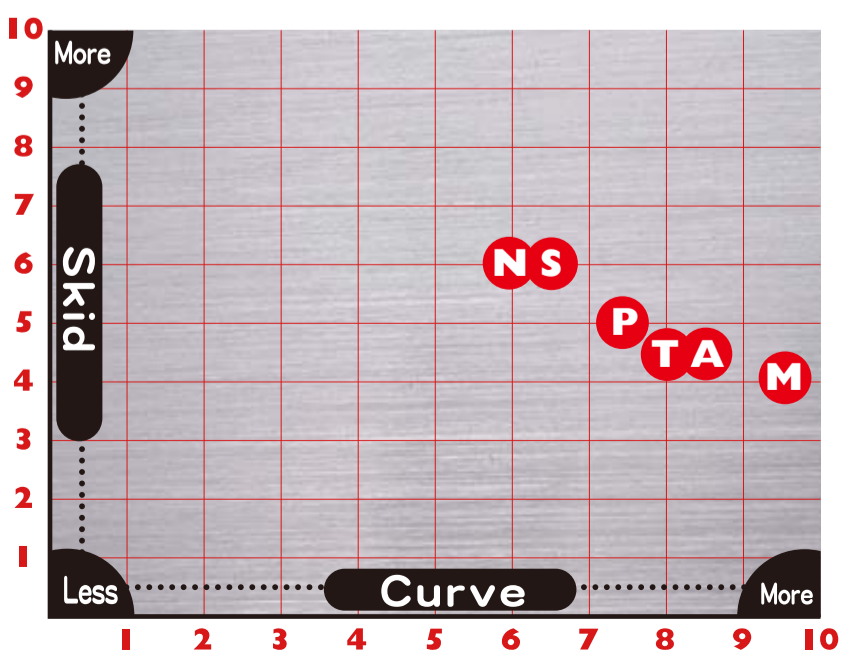

USBC APPROVED

NATURAL ENEMIES

CONDITION MEDIUM LIGHT

VULTURE KILLER SHARK

KILLER SHARK

Brand	Ball	Coverstock	Core	RG	ΔRG	Weights
MOTIV	TRIDENT	Coercion HVH Reactive	Turbulent™	2.490	0.054	14 - 16 lbs
900GLOBAL	TRUTH	S74R™ Solid	Adaptor/C Symmetric	2.480	0.055	14 - 16 lbs
900GLOBAL	SPECIAL OPS	S70 Pearl™	Break™ Asymmetric	2.520	0.044	12 - 16 lbs
ABS	NANODESU ACCU-ROLL V	NanoFlex 85 Solid With Fullerene C60	Foxhole Core	2.463	0.054	11 - 16 lbs
TRACK	PARADOX TRILOGY	SSF 80 Pearl Reactive	I-Core2.0(Middle Heavy)	2.480	0.057	12 - 16 lbs
NATURAL ENEMIES	KILLER SHARK	LCD-72 (Low Crosslink Density)	Modified SD	2.500	0.055	10 - 16 lbs

- M** TRIDENT
Skid → 4.0 Curve → 9.5
- T** TRUTH
Skid → 4.5 Curve → 8.0
- S** SPECIAL OPS
Skid → 6.0 Curve → 6.5
- A** NANODESU ACCU-ROLL V
Skid → 4.5 Curve → 8.5
- P** PARADOX TRILOGY
Skid → 5.0 Curve → 7.5
- N** KILLER SHARK
Skid → 6.0 Curve → 6.0