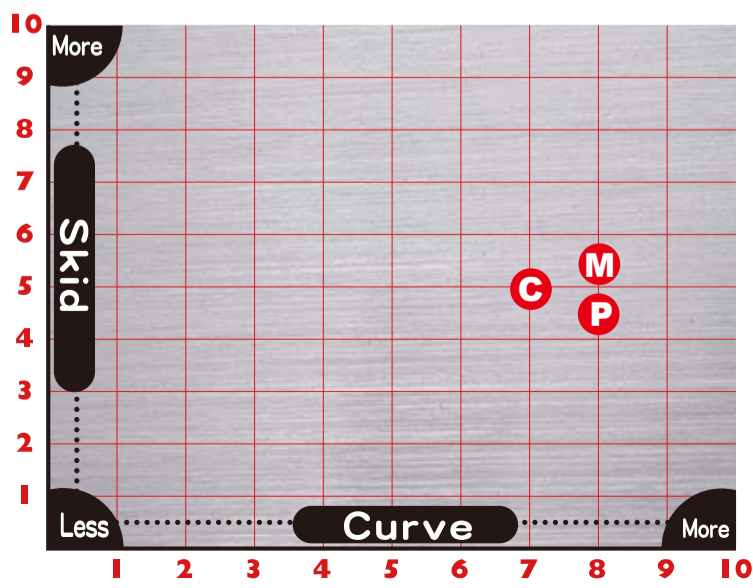

LATE
OCT

Release
Date

Brand	Ball	Coverstock	Core	RG	ΔRG	Weights
PRO-am	INVADER NEO	XG77 SOLID REACTIVE	TRAILBLAZER™ SYMMETRICAL CORE	2.470	0.055	12~16 lbs
COLUMBIA300	IMPULSE	Reflex Hybrid	Impulse	2.490	0.050	12~16 lbs
MOTIV	PRIMAL FEAR	Voracity Pearl	Impulse V2	2.550	0.050	12~16 lbs

- P **PRO-am**
 Skid → 4.5 Curve → 8.0
- C **COLUMBIA 300**
 Skid → 5.0 Curve → 7.0
- M **MOTIV**
 Skid → 5.5 Curve → 8.0

American Bowling Service, Inc.
www.abs300.com