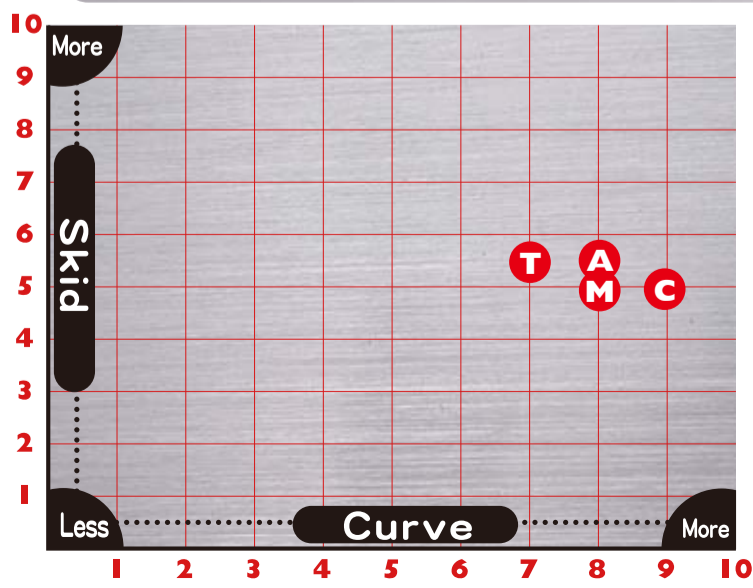

CONDITION: MEDIUM

Brand	Ball	Coverstock	Core	RG	ΔRG	Weights
COLUMBIA300	THE MOMENTUM HST RED	NE80 with Powder	Resurgence Asymmetric	2.460	0.043	12 - 16 lbs
TRACK	CYBORG PEARL	QR-7 Pearl	Cyborg	2.480	0.043	12 - 16 lbs
MOTIV	CHRONIC PARANOIA	Agitator™ Solid Reactive	Oblivion™	2.530	0.047	12 - 16 lbs
ABS	Accu Line PREMIUM 2017	AVEX Premium β	Modified Premium Core	2.460	0.055	11 - 16 lbs