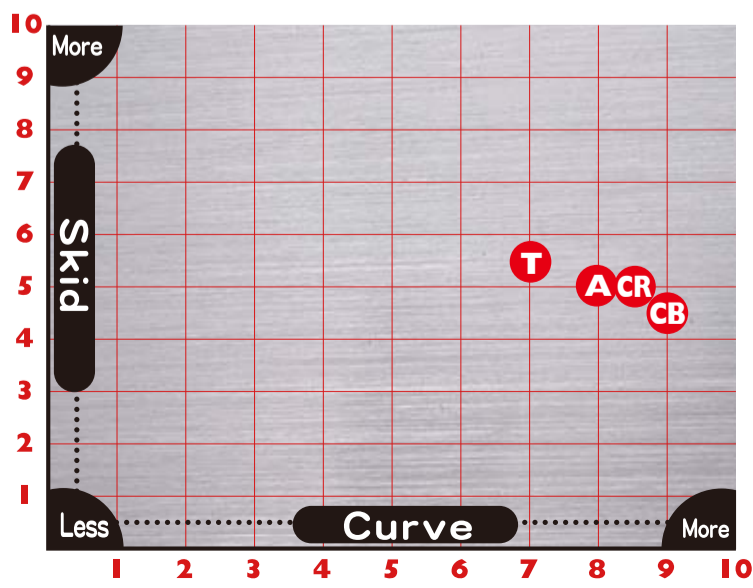

NANODESU ACCU-ROLL VI

MID
FEB

Release
Date

Brand	Ball	Coverstock	Core	RG	ΔRG	Weights
COLUMBIA300	TYRANT PEARL	Reflex Pearl HST	Tyrant	2.480	0.056	14 - 16 lbs
TRACK	KINETIC EMERALD	DR-6 Hybrid	Modified KINETIC	2.490	0.038	10 - 16 lbs
ABS	NANODESU ACCU-ROLL 6	NanoFlex 83 Pearl With Fullerene C60	Dia Symmetry Core	2.462	0.056	11 - 16 lbs

- CB** TYRANT PEARL BLUE
Skid → 4.5 Curve → 9.0
- CR** TYRANT PEARL RED
Skid → 5.0 Curve → 8.5
- T** KINETIC EMERALD
Skid → 5.5 Curve → 7.0
- A** NANODESU ACCU-ROLL 6
Skid → 5.0 Curve → 8.0

American Bowling Service, Inc.
www.abs300.com