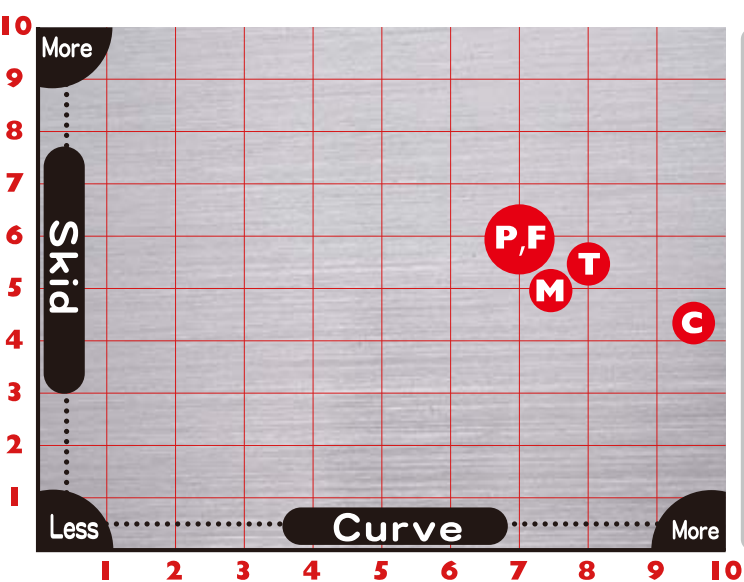

- P** BLUE RANGER
Skid → 6.0 Curve → 7.0
- C** THE MOMENTUM HST x2
Skid → 4.5 Curve → 9.5
- T** PARADOX EXTREME
Skid → 5.5 Curve → 8.0
- M** TANK RAMPAGE
Skid → 5.0 Curve → 7.5
- F** FREE STYLE RUSH
Skid → 6.0 Curve → 7.0