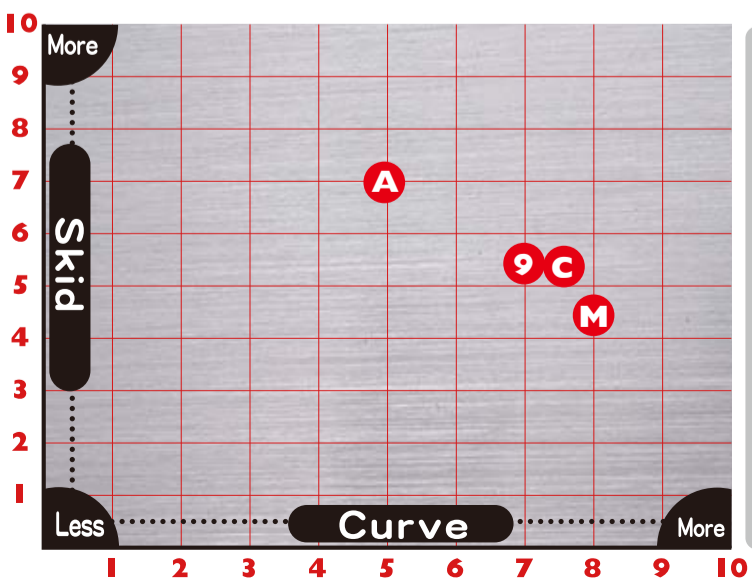

COLUMBIA 300

JUKE

Modified SD

JUKE

CONDITION: MEDIUM

Brand	Ball	Coverstock	Core	RG	ΔRG	Weights
900GLOBAL	TRUTH PEARL	S74R Pearl	Adaptor/C Symmetric	2.480	0.055	14 - 16 lbs
MOTIV	GOLD REVOLT	NEW Coercion HFP Reactive	Vanquish™	2.470	0.056	12 - 16 lbs
ABS	ABSolution ACCEL	ACCEL REACTIVE	NEW Premium Core	2.460	0.010	11 - 16 lbs
COLUMBIA300	JUKE	Bend It Pearl	Modified SD	2.510	0.047	12 - 16 lbs

- 9** TRUTH PEARL
Skid → 5.5 Curve → 7.0
- M** GOLD REVOLT
Skid → 4.5 Curve → 8.0
- A** ABSolution ACCEL
Skid → 7.0 Curve → 5.0
- C** JUKE
Skid → 5.5 Curve → 7.5

American Bowling Service, Inc.
www.abs300.com