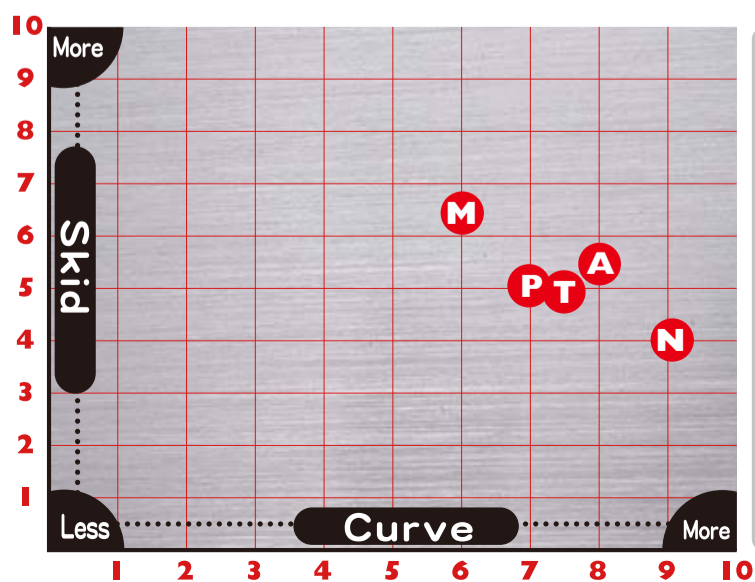

NATURAL ENEMIES

LATE JUL
Release Date

CONQUEST

CONDITION: MEDIUM HEAVY

PRO-AM

Brand	Ball	Coverstock	Core	RG	ΔRG	Weights
TRACK	KINETIC RUBY	QR-6 Solid	Modified KINETIC	2.490	0.038	10 - 16 lbs
ABS	Accu-Roll 7	NanoFlex 85 Pearl With Fullerene C60	Modified Foxhole Core	2.490	0.046	11 - 16 lbs
MOTIV	TAG CANNON	Agility™ SFP Reactive	Halogen™	2.550	0.037	12 - 16 lbs
NATURAL ENEMIES	T-REX	LCD-83(Low Crosslink Density)	Modified 3M Core(CEH)	2.470	0.055	12 - 16 lbs
PRO-am	CONQUEST	XG78 Hybrid REACTIVE	Modified TRAILBLAZER™ SYMMETRICAL CORE	2.470	0.055	12 - 16 lbs

- T** KINETIC RUBY
Skid → 5.0 Curve → 7.5
- A** Accu-Roll 7
Skid → 5.5 Curve → 8.0
- M** TAG CANNON
Skid → 6.5 Curve → 6.0
- N** T-REX
Skid → 4.0 Curve → 9.0
- P** CONQUEST
Skid → 5.0 Curve → 7.0

American Bowling Service, Inc.
www.abs300.com