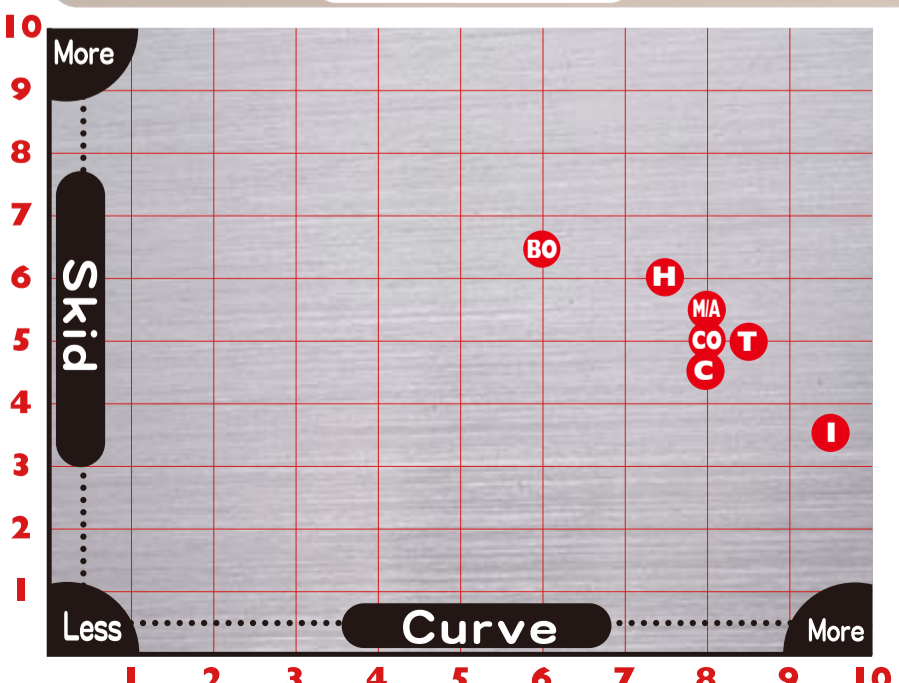

- M** FORZA SS  
Skid → 5.5 Curve → 8.0
- T** MAKO ATTACK  
Skid → 5.0 Curve → 8.5
- C** SABER  
Skid → 4.5 Curve → 8.0
- I** INCEPTION DCT  
Skid → 3.5 Curve → 9.5
- H** HONEY BADGER  
Skid → 6.0 Curve → 7.5
- CO** COVERT OPS  
Skid → 5.0 Curve → 8.0
- BO** DESERT OPS  
Skid → 6.5 Curve → 6.0
- A** Accu Roll VII  
Skid → 5.5 Curve → 8.0