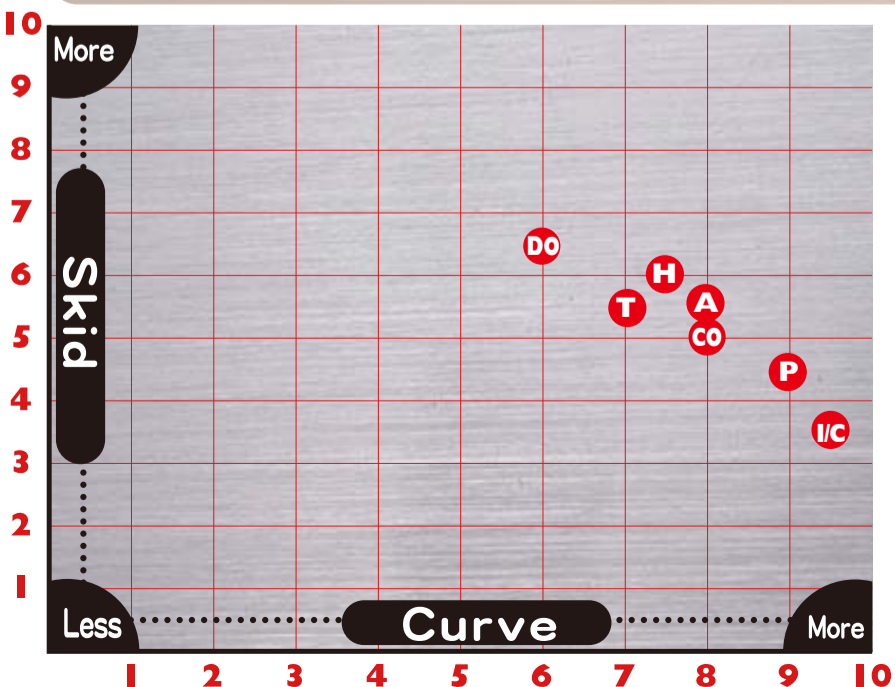

NANODESU ACCU-ROLL 7

Brand	Ball	Coverstock	Core	RG	ΔRG	Weights
900GLOBAL	INCEPTION DCT	S86R™ Solid	Adaptor/D™ Ceramic	2.480	0.055	14 - 16 lbs
900GLOBAL	HONEY BADGER	S71™ Pearl	Grapnel Asymmetric	2.570	0.041	10 - 16 lbs
900GLOBAL	COVERT OPS	S72™ Solid	Break™ Asymmetric	2.480	0.058	12 - 16 lbs
900GLOBAL	DESERT OPS	S70™ Pearl	Break LD Asymmetric	2.570	0.030	12 - 16 lbs
TRACK	LOGIX	QR-7 Pearl	LT-2	2.500	0.046	12 - 16 lbs
ABS	Accu Line TOUR PREMIUM	Nano-Thane 2.0 Pearl	Modified Premium Core	2.460	0.055	11 - 16 lbs
COLUMBIA300	LIT	REFLEX XS	LIT Asymmetric	2.470	0.052	12 - 16 lbs
ABS	Accu Roll 7	NanoFlex 85 Pearl With Fullerene C60	Modified Foxhole Core	2.490	0.046	11 - 16 lbs