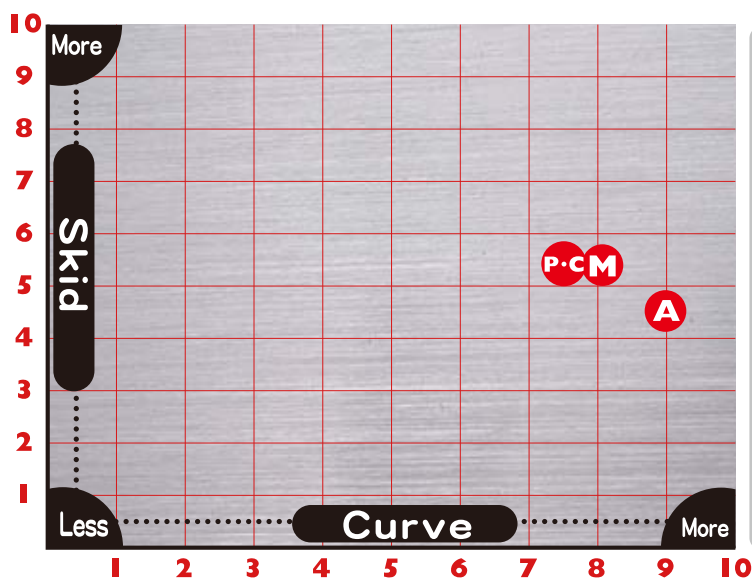

AccuLine PREMIUM 2017, AccuLine TOUR PREMIUM

Brand	Ball	Coverstock	Core	RG	ΔRG	Weights
MOTIV	TRIDENT QUEST	Hexion™ Reactive	Turbulent™	2.490	0.054	14 - 16 lbs
PRO-am	RED RANGER	HYPER X™ SOLID REACTIVE	EVER-TRUE™ SYMMETRICAL CORE	2.550	0.038	10 - 16 lbs
COLUMBIA300	SPOILER	Bend-It Solid	Spoiler	2.520	0.045	10 - 16 lbs
ABS	Accu-Line TOUR PREMIUM	Nano-Thane 2.0 Pearl	Modified Premium Core	2.460	0.055	11 - 16 lbs