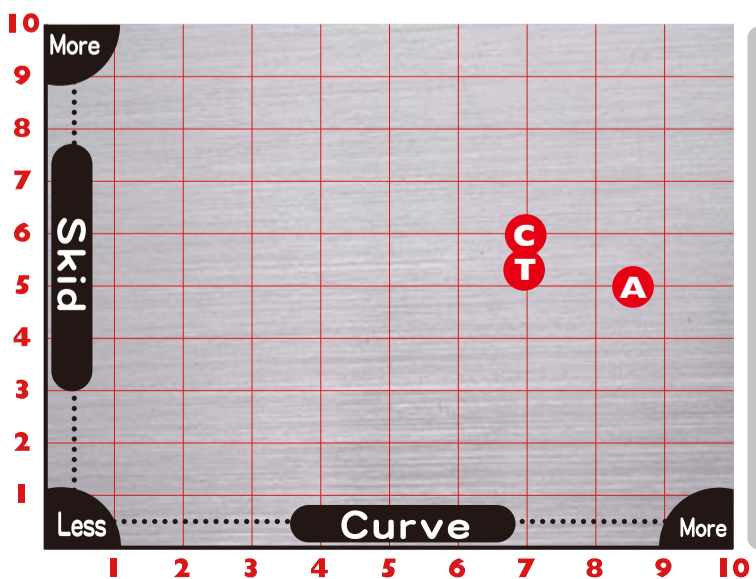

CONDITION LIGHT

HYPER SNIPER

Brand	Ball	Coverstock	Core	RG	ΔRG	Weights
COLUMBIA300	RICOCHET HST	SSS Hybrid Reactive	NEW Ricochet Core with Hyper Shock Technology	2.530	0.044	10 - 16 lbs
TRACK	KINETIC SAPPHIRE	MR6 Hybrid	Modified Kinetic	2.490	0.038	10 - 16 lbs
ABS	NANODESU ACCU-RISE	Nano-Thane 2.0 Pearl	Modified MAX BIG SHUTTLE	2.466	0.056	11 - 16 lbs
MOTIV	HYPER SNIPER	TruShot™ Polythan	Hollow-Point™	2.680	0.010	14 - 16 lbs