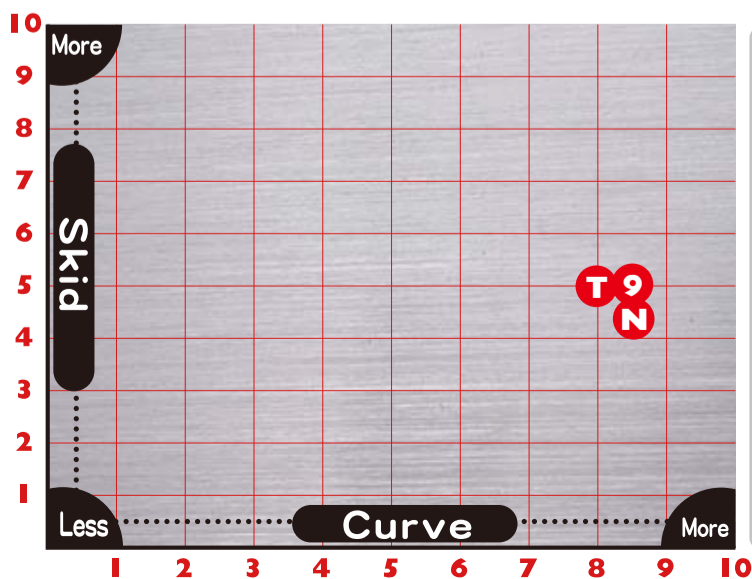

Accu Spare

Brand	Ball	Coverstock	Core	RG	ΔRG	Weights
900GLOBAL	DREAM ON	74 Response™ Hybrid	Identity™ Asymmetric	2.480	0.054	14 - 16 lbs
NATURAL ENEMIES	HELLFIRE	LCD82	Hell Fire	2.480	0.048	12 - 16 lbs
TRACK	RISING ReBOOT	SSF82 Hybrid Reactive	ReBOOT	2.490	0.050	14 - 16 lbs
ABS	NANODESU Accu Spare	NANO Urethane Hard	Modified NEW Premium Core	2.533	0.009	11 - 16 lbs