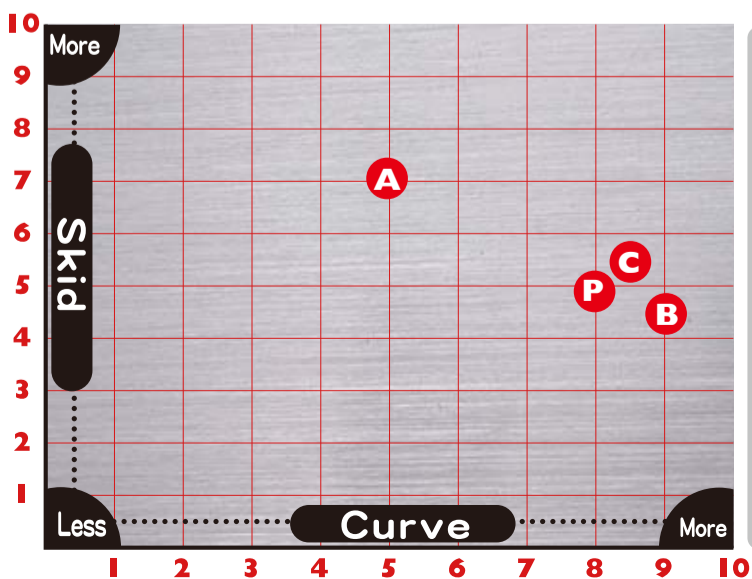

LIGHT

Brand	Ball	Coverstock	Core	RG	ΔRG	Weights
COLUMBIA300	SAVAGE HYBRID	Exciter Hybrid	Savage	2.490	0.051	12 - 16 lbs
MOTIV	PRIMAL RAGE 5 YEAR ANNIVERSARY	Fusion HX Reactive	Impulse™ V2	2.550	0.050	12 - 16 lbs
MOTIV	BLACK JACKAL	Coercion HFS Solid	Predator V3	2.470	0.055	14 - 16 lbs
ABS	ABSOLUTION BEAM	BEAM Hybrid REACTIVE	Modified MAX BIG SHUTTLE	2.638	0.012	11 - 16 lbs