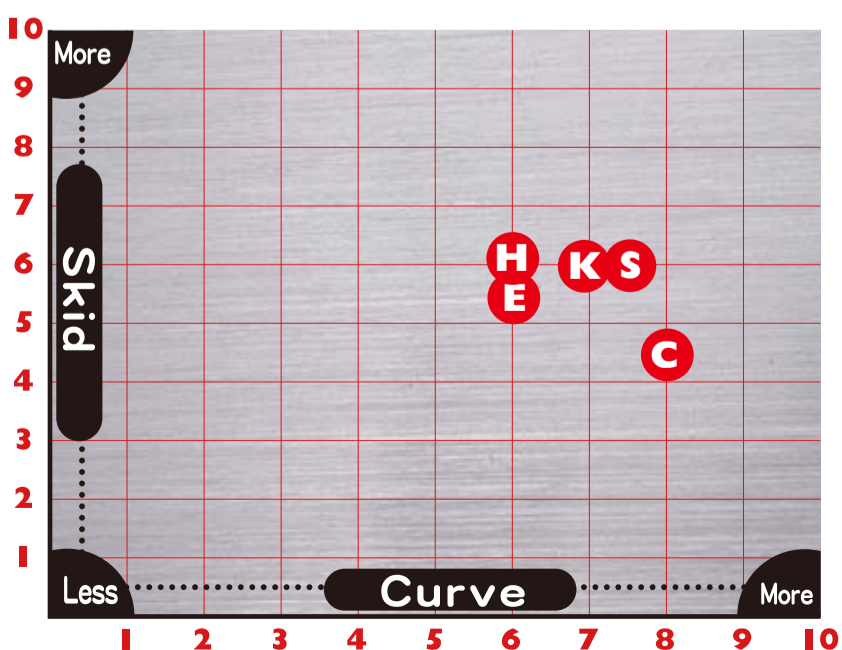

HIGH PERFORMANCE BALLS! 7/2018

MID JULY
Release Date

USBC APPROVED

900 GLOBAL

CONDITION MEDIUM HEAVY

INCEPTION DCT PEARL

Continuum

Continuum

MID JULY
Release Date

USBC APPROVED

900 GLOBAL

CONDITION MEDIUM HEAVY

TRUTH TOUR

EON

EON

MID JULY
Release Date

USBC APPROVED

MOTIV

CONDITION MEDIUM LIGHT

TAG CANNON

HYDRA

HYDRA

MID JULY
Release Date

USBC APPROVED

MOTIV

CONDITION LIGHT

TRU SHOT

MIDNIGHT SNIPER

MIDNIGHT SNIPER

LATE JULY
Release Date

USBC APPROVED

COLUMBIA 300

CONDITION MEDIUM HEAVY

LIT PEARL

SABER PEARL

SABER PEARL

LATE JULY
Release Date

USBC APPROVED

TRACK

CONDITION MEDIUM LIGHT

KINETIC SAPPHIRE

KINETIC AMETHYST

KINETIC AMETHYST

Brand	Ball	Coverstock	Core	RG	ΔRG	Weights
900GLOBAL	Continuum	S82RX Hybrid	Elipticon Asymmtric	2.490	0.054	14 - 16 lbs
900GLOBAL	EON	S82RX Pearl	Olloid Symmetric	2.500	0.049	12 - 16 lbs
MOTIV	HYDRA	Hexion LFP Reactive	Halogen™	2.550	0.037	12 - 16 lbs
MOTIV	MIDNIGHT SNIPER	TruShot Polythane	Hollow-Point	2.680	0.010	14 - 16 lbs
COLUMBIA300	SABER PEARL	Reflex Pearl	New-Dynamix	2.500	0.054	12 - 16 lbs
TRACK	KINETIC AMETHYST	QR-6 Pearl	Modified KINETIC	2.490	0.038	10 - 16 lbs

- **C** Continuum
  Skid → 4.5 Curve → 8.0
- **E** EON
  Skid → 5.5 Curve → 6.0
- **H** HYDRA
  Skid → 6.0 Curve → 6.0
- **S** SABER PEARL
  Skid → 6.0 Curve → 7.5
- **K** KINETIC AMETHYST
  Skid → 6.0 Curve → 7.0