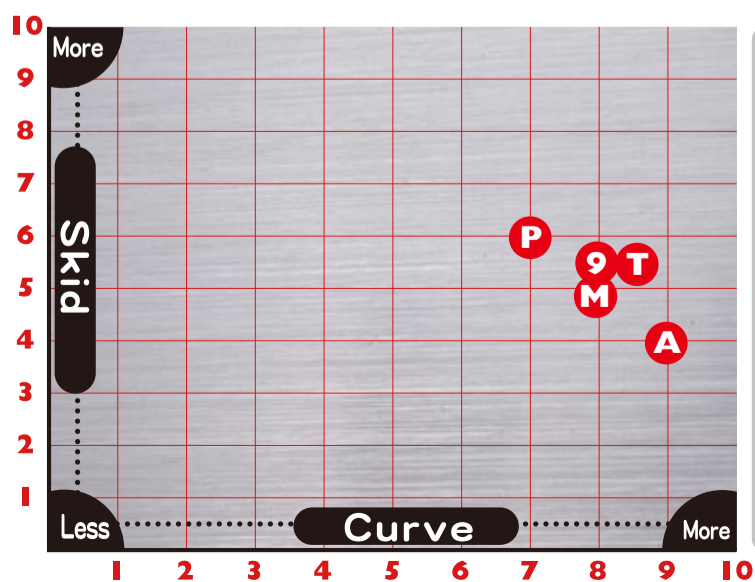

ABS

LATE AUG
Release Date

ROGUE BLADE

CONDITION: MEDIUM HEAVY

MOTIV

Brand	Ball	Coverstock	Core	RG	ΔRG	Weights
PRO-am	PURPLE RANGER	HYPER X™ SG PEARL REACTIVE	EVER-TRUE™ SYMMETRICAL CORE	2.550	0.038	10 - 16 lbs
900GLOBAL	TOTAL GEAR	74 Response™ Pearl	Identity™ Asymmetric	2.480	0.054	14 - 16 lbs
TRACK	PRECISION	Prime Pearl	Precision SD	2.490	0.054	13 - 16 lbs
ABS	Nanodesu Accu-Rise 3	Nano-Thane 4.0 Pearl (LEVEL4)	Modified DMI 2 disc Double Weight Block Core	2.508	0.050	11 - 16 lbs
MOTIV	ROGUE BLADE	Hexion SE Reactive	Sigma™	2.470	0.047	12 - 16 lbs

- P** PURPLE RANGER
Skid → 6.0 Curve → 7.0
- 9** TOTAL GEAR
Skid → 5.5 Curve → 8.0
- T** PRECISION
Skid → 5.5 Curve → 8.5
- A** Nanodesu Accu-Rise 3
Skid → 4.0 Curve → 9.0
- M** ROGUE BLADE
Skid → 5.0 Curve → 8.0