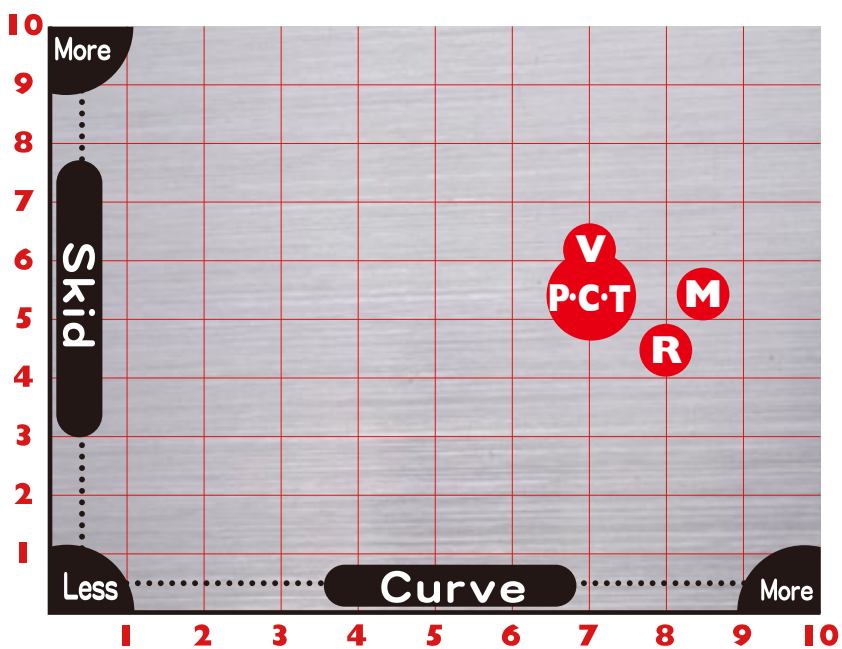

- P** Race P1000
Skid → 5.5 Curve → 7.0
- R** ROYAL REVOLT
Skid → 4.5 Curve → 8.0
- V** VILLAIN SCORN
Skid → 6.0 Curve → 7.0
- M** T10 Limited Edition
Skid → 5.5 Curve → 8.5
- C** SPOILER ALERT
Skid → 5.5 Curve → 7.0
- T** TUNDRA SOLID
Skid → 5.5 Curve → 7.5