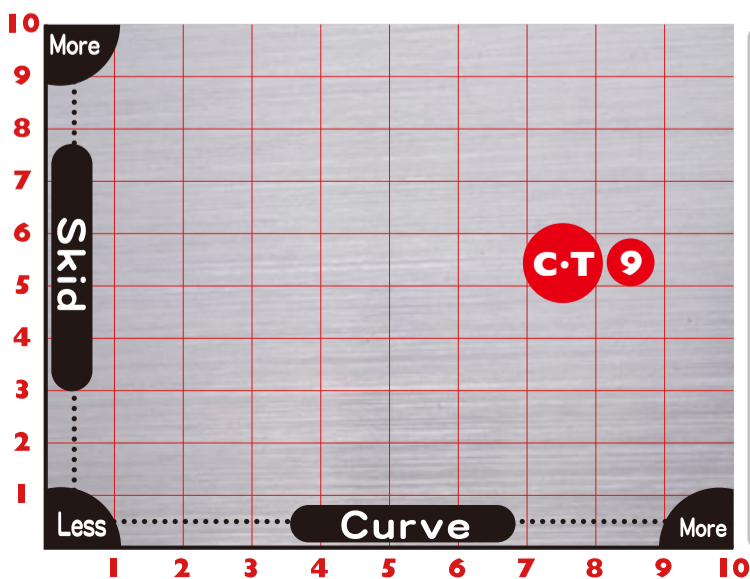

NEW COLOR GREEN

CONDITION: DRY

Brand	Ball	Coverstock	Core	RG	ΔRG	Weights
COLUMBIA300	SAVAGE PEARL	Exciter Pearl with HST	Savage	2.490	0.051	12 - 16 lbs
TRACK	Race T800	SSF 82Hybrid	Pentagon Dual Block Core	2.550	0.055	10 - 16 lbs
900GLOBAL	DREAM BIG PEARL	79 Alert™ Pearl	Identity™ Asymmetric	2.480	0.054	12 - 16 lbs
ABS	NANODESU Accu Spare	NANO Urethane Hard	Modified NEW Premium Core	2.533	0.009	12 - 16 lbs