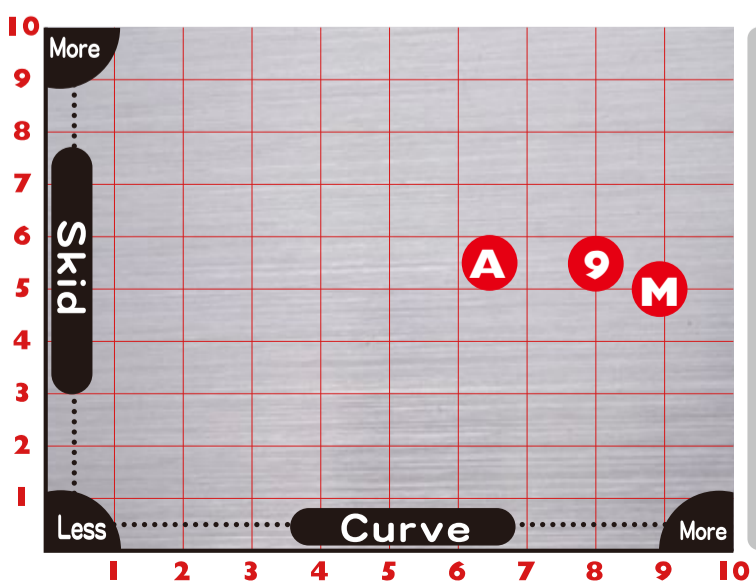

CONDITION: MEDIUM

BLACK JACKAL
GOLDEN JACKAL

USBC APPROVED

Brand	Ball	Coverstock	Core	RG	ΔRG	Weights
900GLOBAL	GEAR SS	74 Response™ Pearl	Identity™ Asymmetric	2.480	0.054	14 - 16 lbs
ABS	PURE RISE NANODESU	Premium Pure Urethane With Nano/fullerene C60	HRL Δ Core	2.538	0.035	12 - 16 lbs
MOTIV	GOLDEN JACKAL	Hexion SE Reactive	Predator™ V3	2.470	0.055	14 - 16 lbs