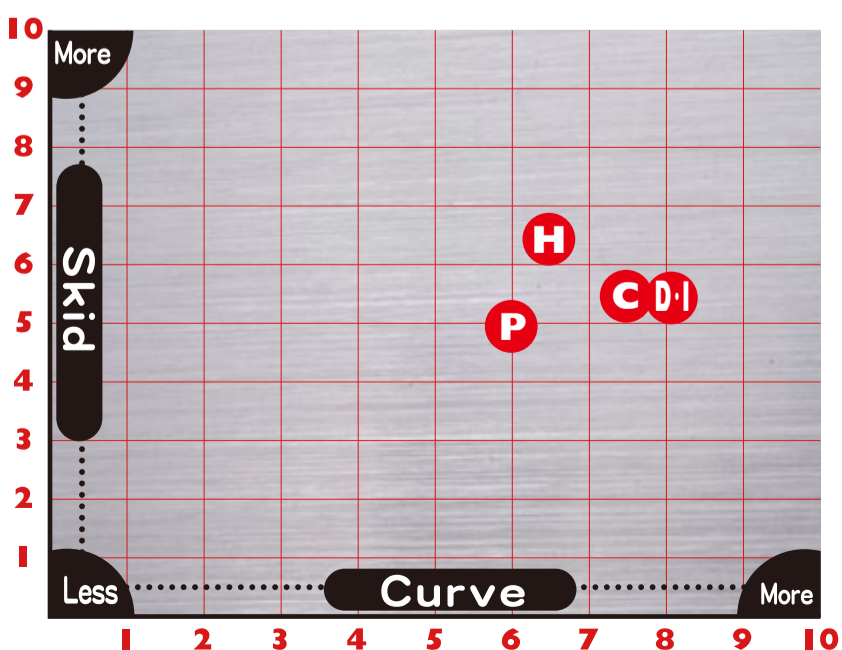

## INVADER ENCORE

Brand	Ball	Coverstock	Core	RG	ΔRG	Weights
COLUMBIA300	RACE C300 HYBRID	Exciter Hybrid	Wars Core	2.520	0.040	10 - 15 lbs
ABS	FORTUNE	SG78 (DRAGON) / SG76 (CYGNUS) SG74 (PEGASUS) / SG72 (ANDROMEDA)	Modified Dia Symmetry Core	2.512	0.048	10 - 16 lbs
900GLOBAL	DREAM DP	76 Dig™ Pearl	Identity™ Asymmetric	2.480	0.054	12 - 16 lbs
900GLOBAL	HONEY BADGER DP	S71 Pearl	Grapnel Asymmetric	2.570	0.041	10 - 16 lbs
900GLOBAL	PURE DP	S20™ Urethane	Grapnel Asymmetric	2.570	0.041	14 - 16 lbs
PRO-am	INVADER ENCORE	MO5.7P α	∞2.50	2.500	0.049	12 - 16 lbs