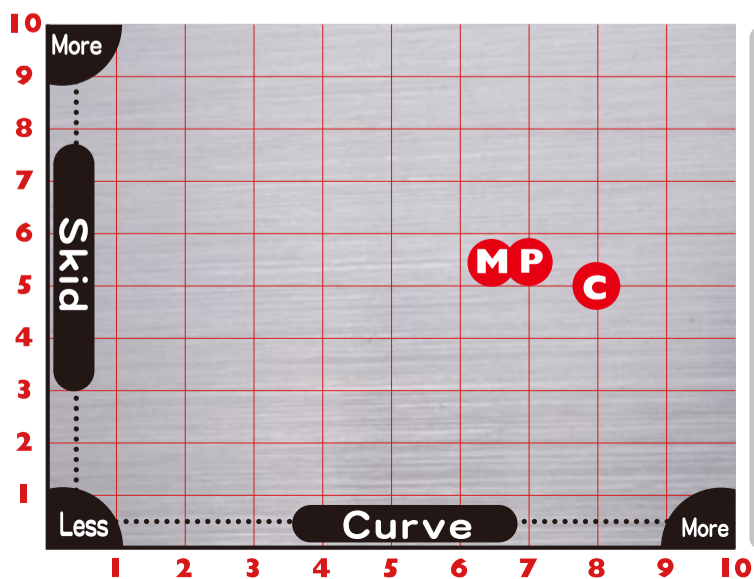

Blaster Core

VOLANTE

CONDITION: MEDIUM HEAVY

RACE P1000

VOLANTE

Brand	Ball	Coverstock	Core	RG	ΔRG	Weights
MOTIV	THRILL	Agility XP Reactive	Flux™	2.570	0.015	10 - 15 lbs
ABS	NANODESU Accu Spare	NANO Urethane Hard	Modified NEW Premium Core	2.533	0.009	12 - 16 lbs
COLUMBIA300	MOVEMENT MUGEN	PS 5.0 Hybrid with HST	Gear Core	2.500	0.054	12 - 16 lbs
PRO-am	VOLANTE	Ultra Hook Hybrid Reactive	Blaster Core	2.520	0.052	12 - 16 lbs

- M** **THRILL**
Skid → 5.5 Curve → 6.5
- C** **MOVEMENT MUGEN**
Skid → 5.0 Curve → 8.0
- P** **VOLANTE**
Skid → 5.5 Curve → 7.0

American Bowling Service, Inc.
www.abs300.com