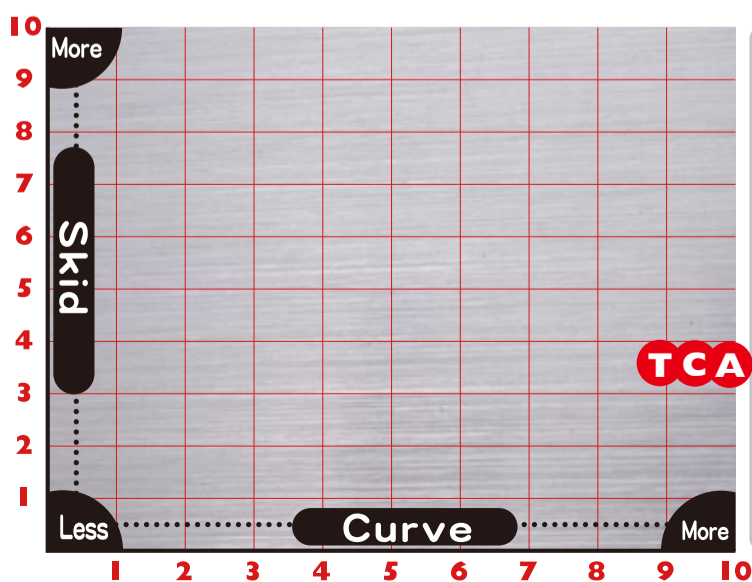

LATE SEP
Release Date

CONDITION: MEDIUM HEAVY

Brand	Ball	Coverstock	Core	RG	ΔRG	Weights
TRACK	PARADOX RED	PRIME ET(EXTRA TRACTION)	I-CORE 2.0(DUAL DENSITY)	2.480	0.057	14 - 16 lbs
ABS	NANODESU GRASP	Nano-Thane 6.0 Solid (LEVEL.6)	Modified BIG Drum Core	2.501	0.045	11 - 16 lbs
COLUMBIA300	BALLER	ERT HYBRID	BIG TIME with Hyper Shock Technology	2.520	0.052	12 - 16 lbs

- T** PARADOX RED
Skid → 3.5 Curve → 9.0
- A** NANODESU GRASP
Skid → 3.5 Curve → 10.0
- C** BALLER
Skid → 3.5 Curve → 9.5

American Bowling Service, Inc.
www.abs300.com