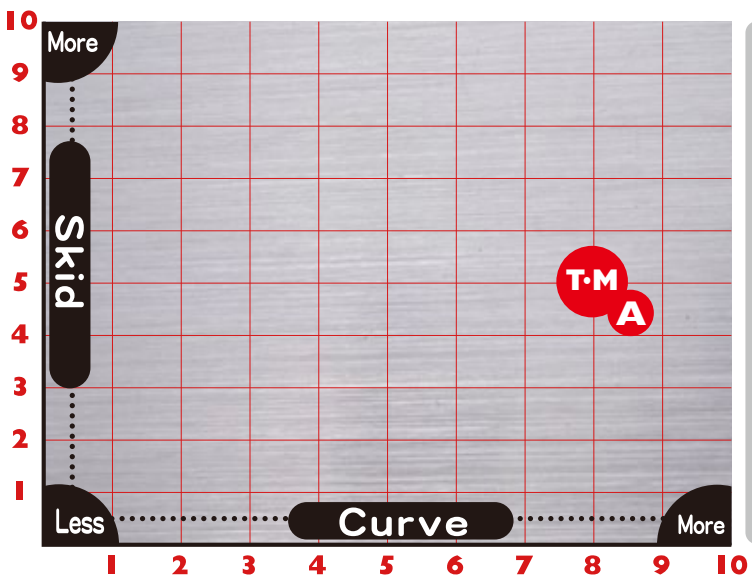

MID OCT

Release Date

TRACK

In 2 Ition

MID OCT

Release Date

Brand	Ball	Coverstock	Core	RG	ΔRG	Weights
ABS	Accu-Line TOUR PREMIUM 3	Nano-Thane 2.0 Hybrid (LEVEL.2)	Modified Premium Core	2.460	0.055	11 - 16 lbs
MOTIV	FORGE FIRE	Infusion™ Hybrid Reactiv	Detonator™	2.470	0.055	14 - 16 lbs
TRACK	In 2 Ition	PRIME DT PEARL	X-TYPE	2.480	0.054	12 - 16 lbs