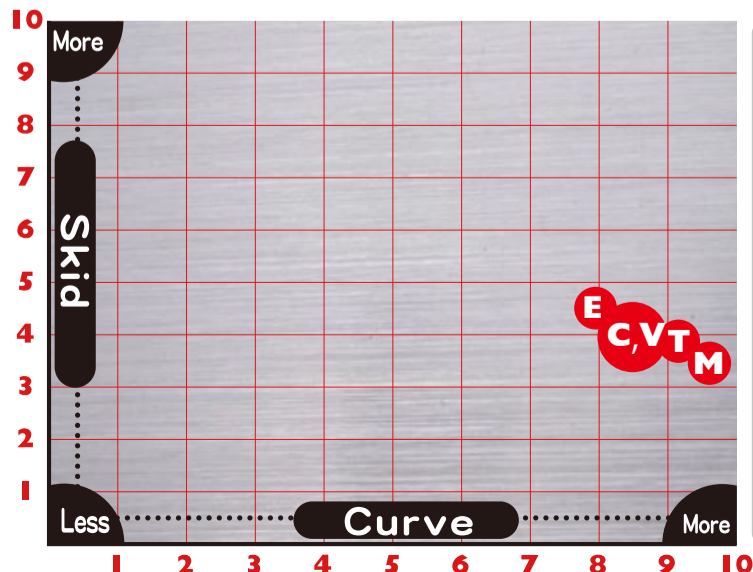

900 GLOBAL

LATE JAN
Release Date

Equilibrium

CONDITION: MEDIUM HEAVY

GEAR GOLIATH

Equilibrium

900 GLOBAL

Brand	Ball	Coverstock	Core	RG	ΔRG	Weights
COLUMBIA300	MAXIMUM CHAOS	ERT Solid	CHAOS	2.480	0.054	14 - 15 lbs
TRACK	In 2 Ition SOLID	PRIME ET SOLID	X-TYPE	2.480	0.054	14 - 15 lbs
MOTIV	ALPHA JACKAL	Coercion™ HV3 Solid Reactive	Predator V2	2.470	0.054	14 - 16 lbs
900GLOBAL	VOLATILITY	S86R Hybrid	Volatility Asymmetric	2.490	0.050	14 - 16 lbs
900GLOBAL	Equilibrium	S74R Hybrid	Inverted Dome Symmetric	2.490	0.045	14 - 16 lbs

- C** MAXIMUM CHAOS
Skid → 4.0 Curve → 8.5
- T** In 2 Ition SOLID
Skid → 4.0 Curve → 9.0
- M** ALPHA JACKAL
Skid → 3.5 Curve → 9.5
- V** VOLATILITY
Skid → 4.0 Curve → 8.5
- E** Equilibrium
Skid → 4.5 Curve → 8.0