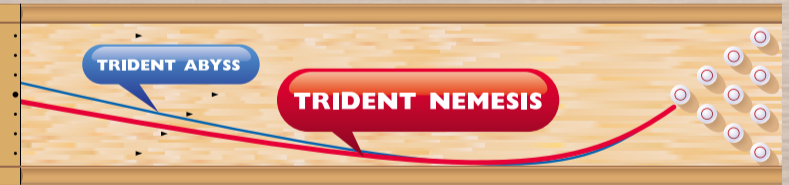

## TRIDENT NEMESIS

**LATE FEB**  
Release Date

Brand	Ball	Coverstock	Core	RG	ΔRG	Weights
PRO-am	INVADER PHOENIX	MO5.7H α	∞ 2.50	2.500	0.049	12 - 16 lbs
ABS	Nanodesu Accu-Rise 6	Nano-Thane 3.0 Pearl	SS Premium α	2.480	0.053	11 - 16 lbs
MOTIV	TRIDENT NEMESIS	Infusion™ HV Pearl Reactive	Sidewinder™	2.520	0.049	14 - 16 lbs