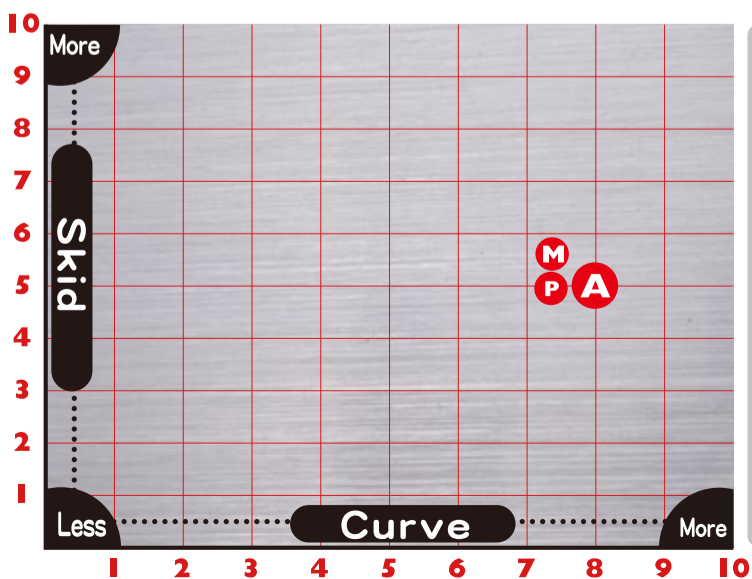

## TRIDENT NEMESIS

**LATE FEB**  
Release Date

Brand	Ball	Coverstock	Core	RG	ΔRG	Weights
PRO-am	INVADER PHOENIX	MO5.7H α	∞ 2.50	2.500	0.049	12 - 16 lbs
ABS	Nanodesu Accu-Rise 6	Nano-Thane 3.0 Pearl	SS Premium α	2.480	0.053	11 - 16 lbs
MOTIV	TRIDENT NEMESIS	Infusion™ HV Pearl Reactive	Sidewinder™	2.520	0.049	14 - 16 lbs